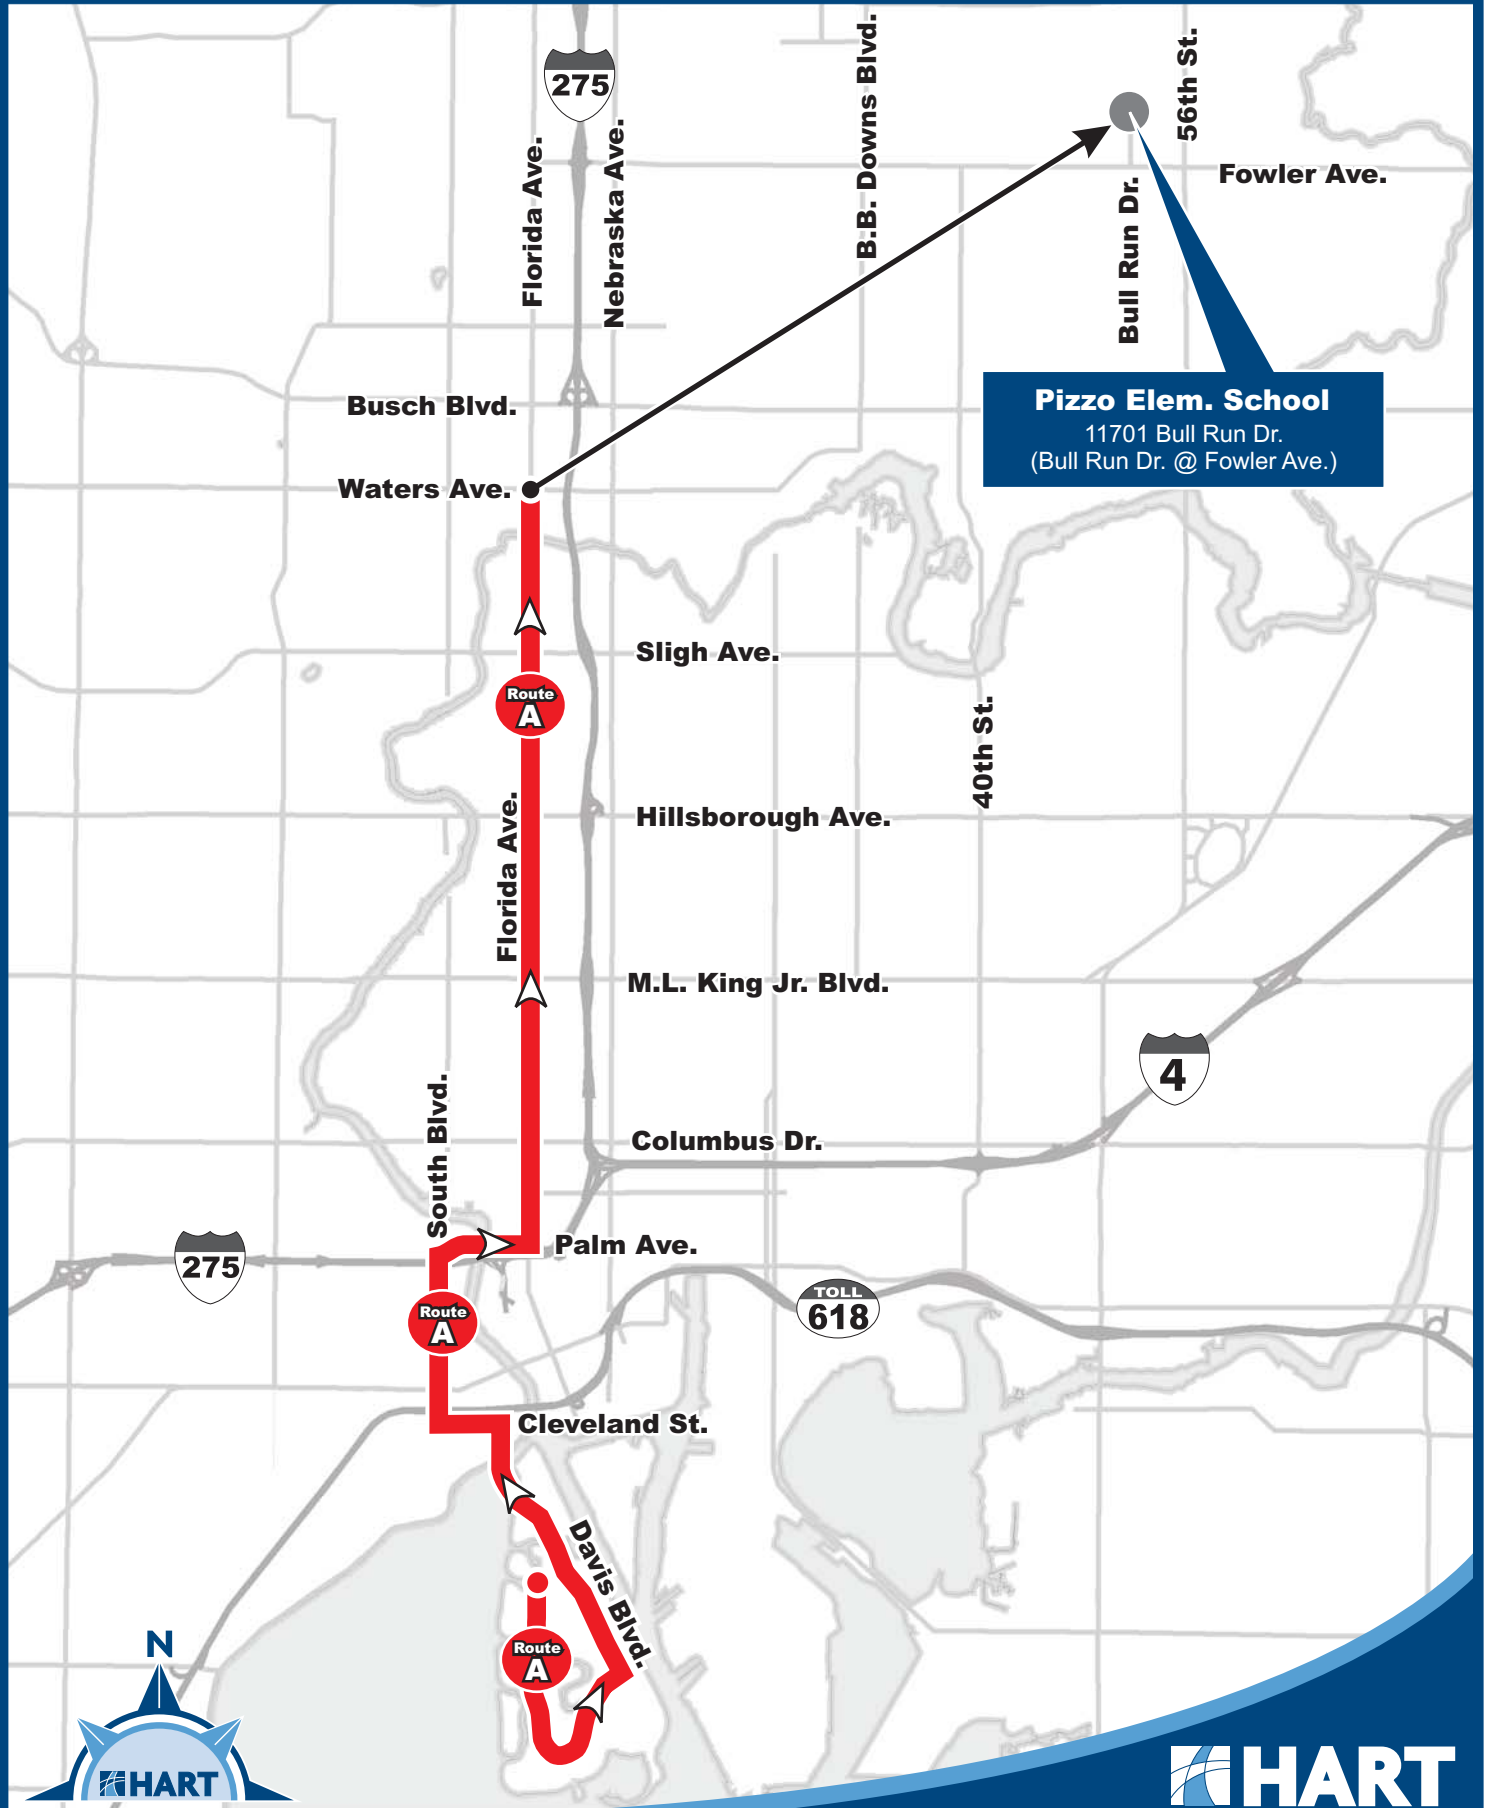

HURRICANE EMERGENCY EVACUATION BUS ROUTE "A"

Pizzo Elem. School
11701 Bull Run Dr.
(Bull Run Dr. @ Fowler Ave.)