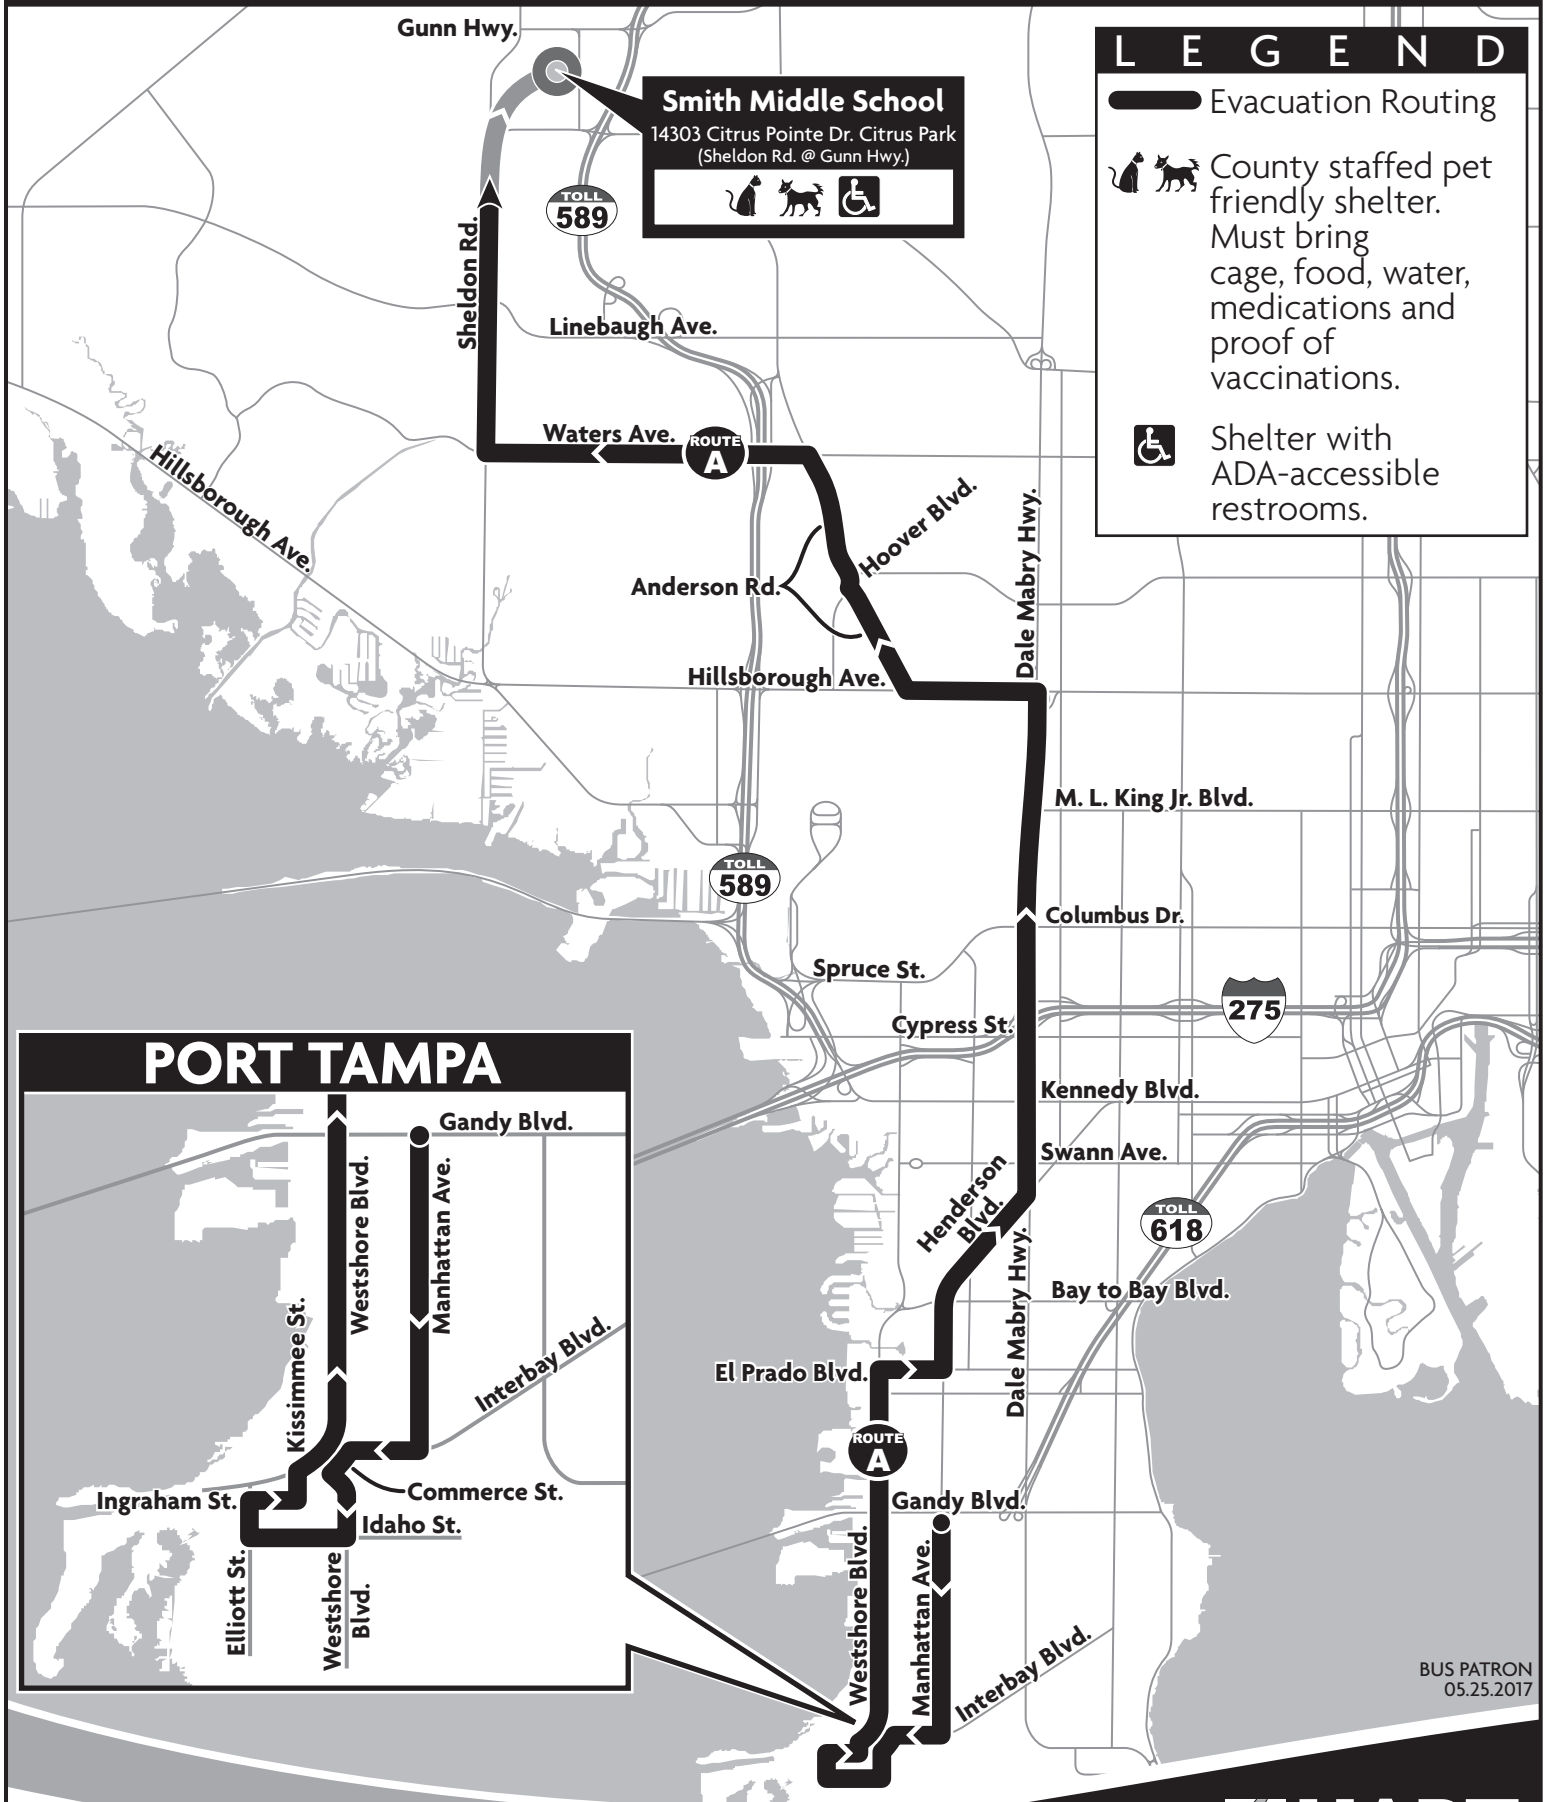

HART EVACUATION ROUTE "A"

Smith Middle School
 14303 Citrus Pointe Dr. Citrus Park
 (Sheldon Rd. @ Gunn Hwy.)

Icons: Dog, Cat, Wheelchair

LEGEND

- Evacuation Routing
- County staffed pet friendly shelter. Must bring cage, food, water, medications and proof of vaccinations.
- Shelter with ADA-accessible restrooms.

PORT TAMPA

Map showing the Port Tampa area with streets: Elliott St., Ingraham St., Westshore Blvd., Westshore Blvd., Kissimmee St., Idaho St., Commerce St., Manhattan Ave., Interbay Blvd., and Gandy Blvd.

BUS PATRON
05.25.2017