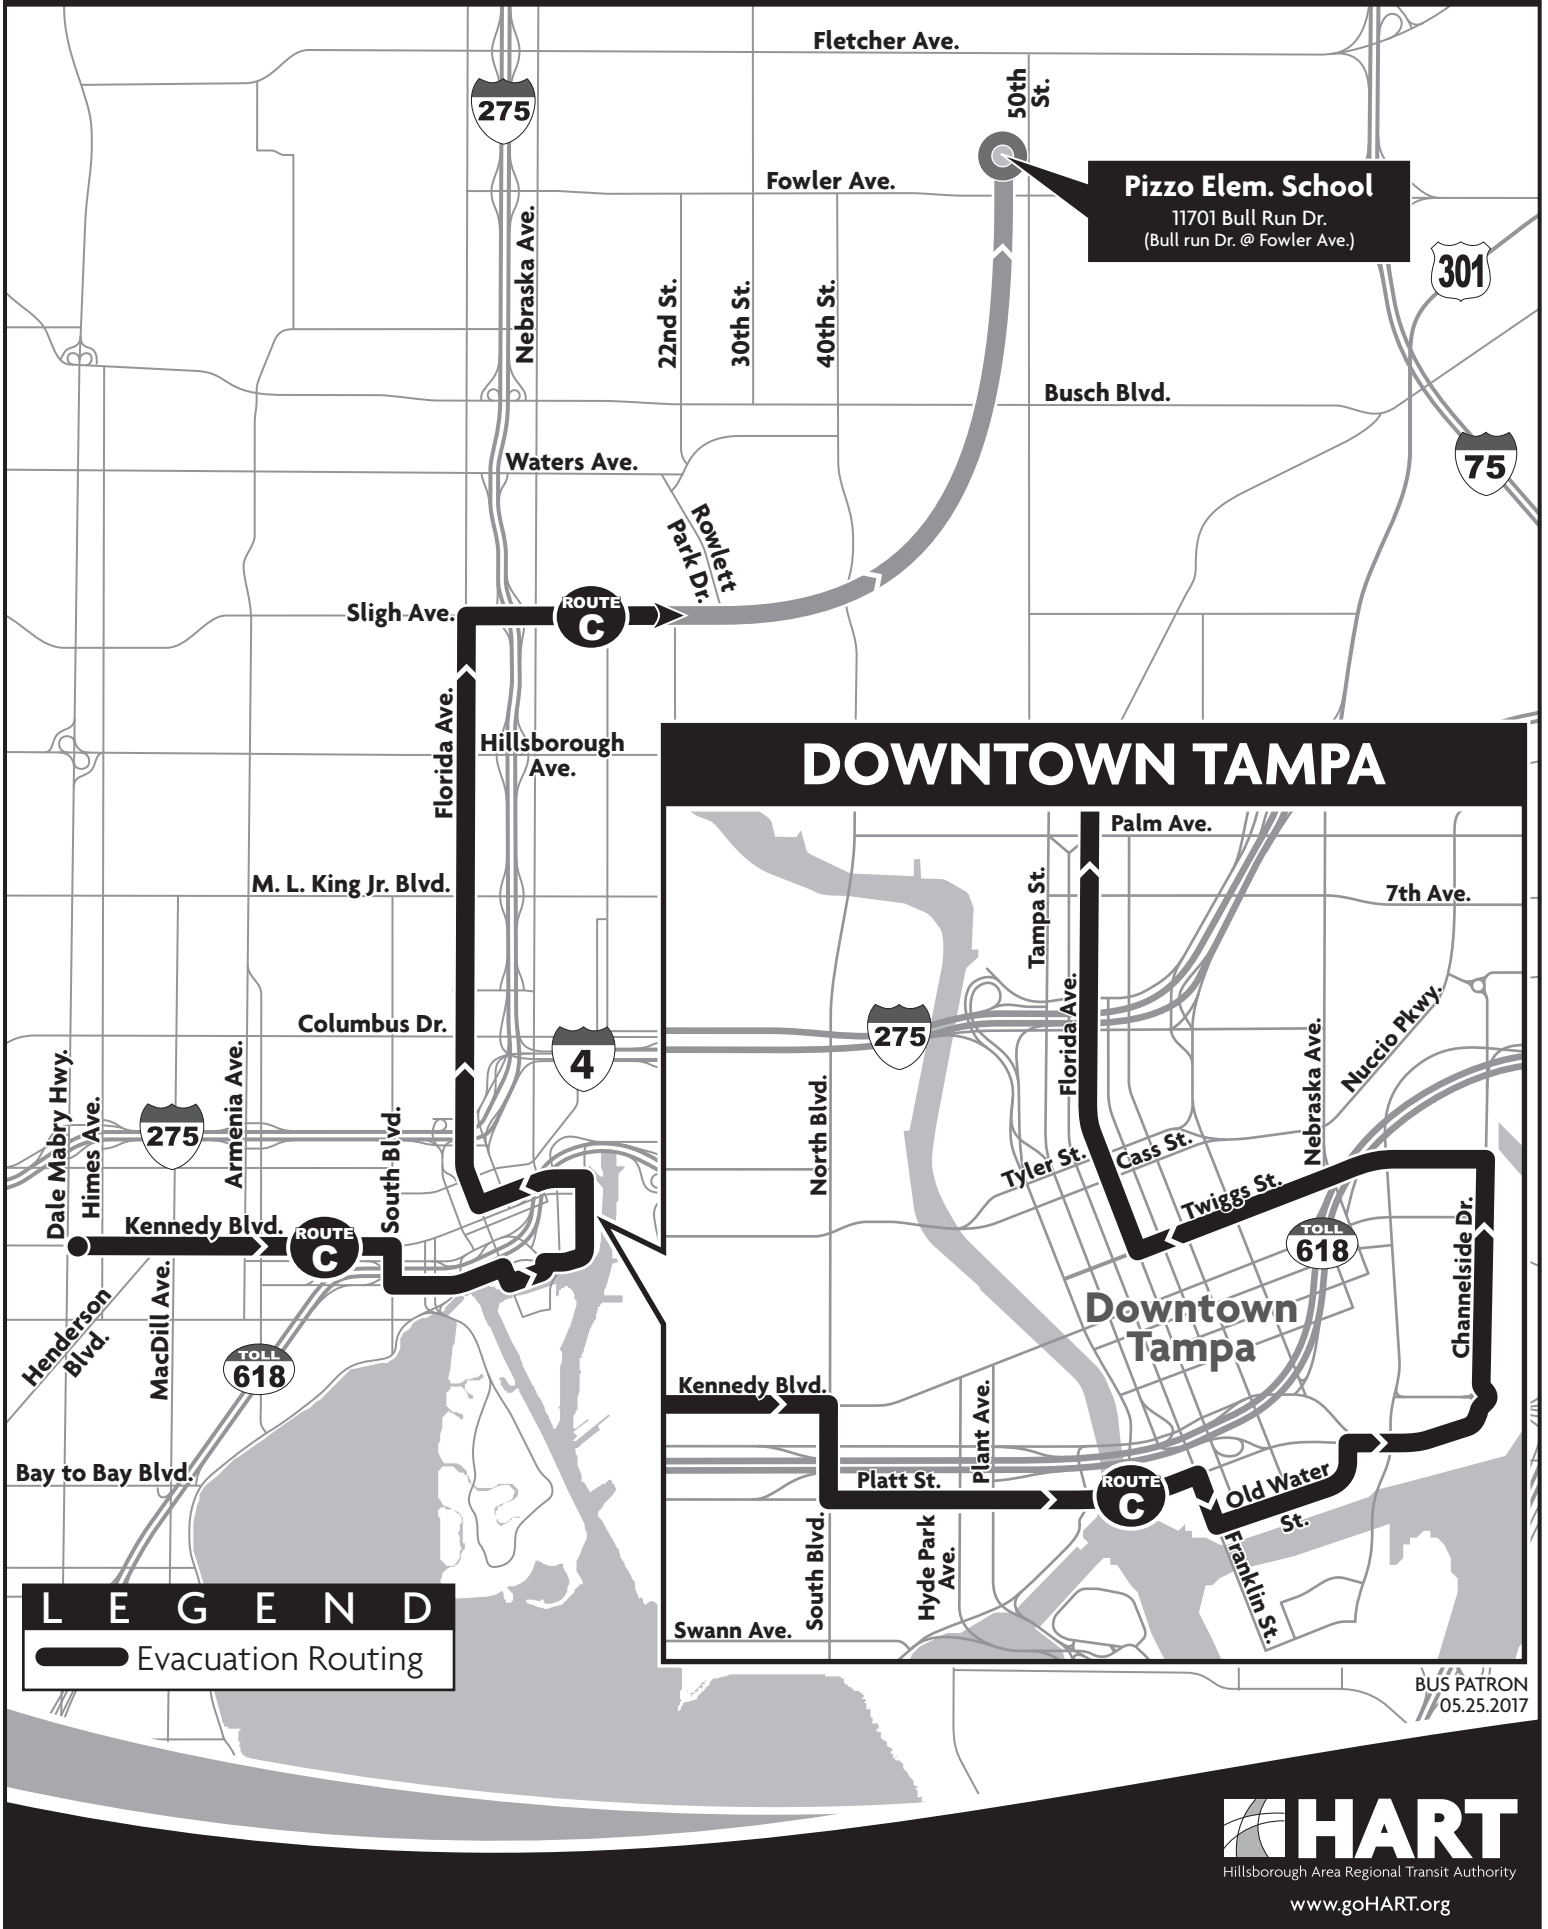

HART EVACUATION ROUTE "C"

Pizzo Elem. School
 11701 Bull Run Dr.
 (Bull run Dr. @ Fowler Ave.)

DOWNTOWN TAMPA

Downtown Tampa

LEGEND
 — Evacuation Routing

BUS PATRON
 05.25.2017