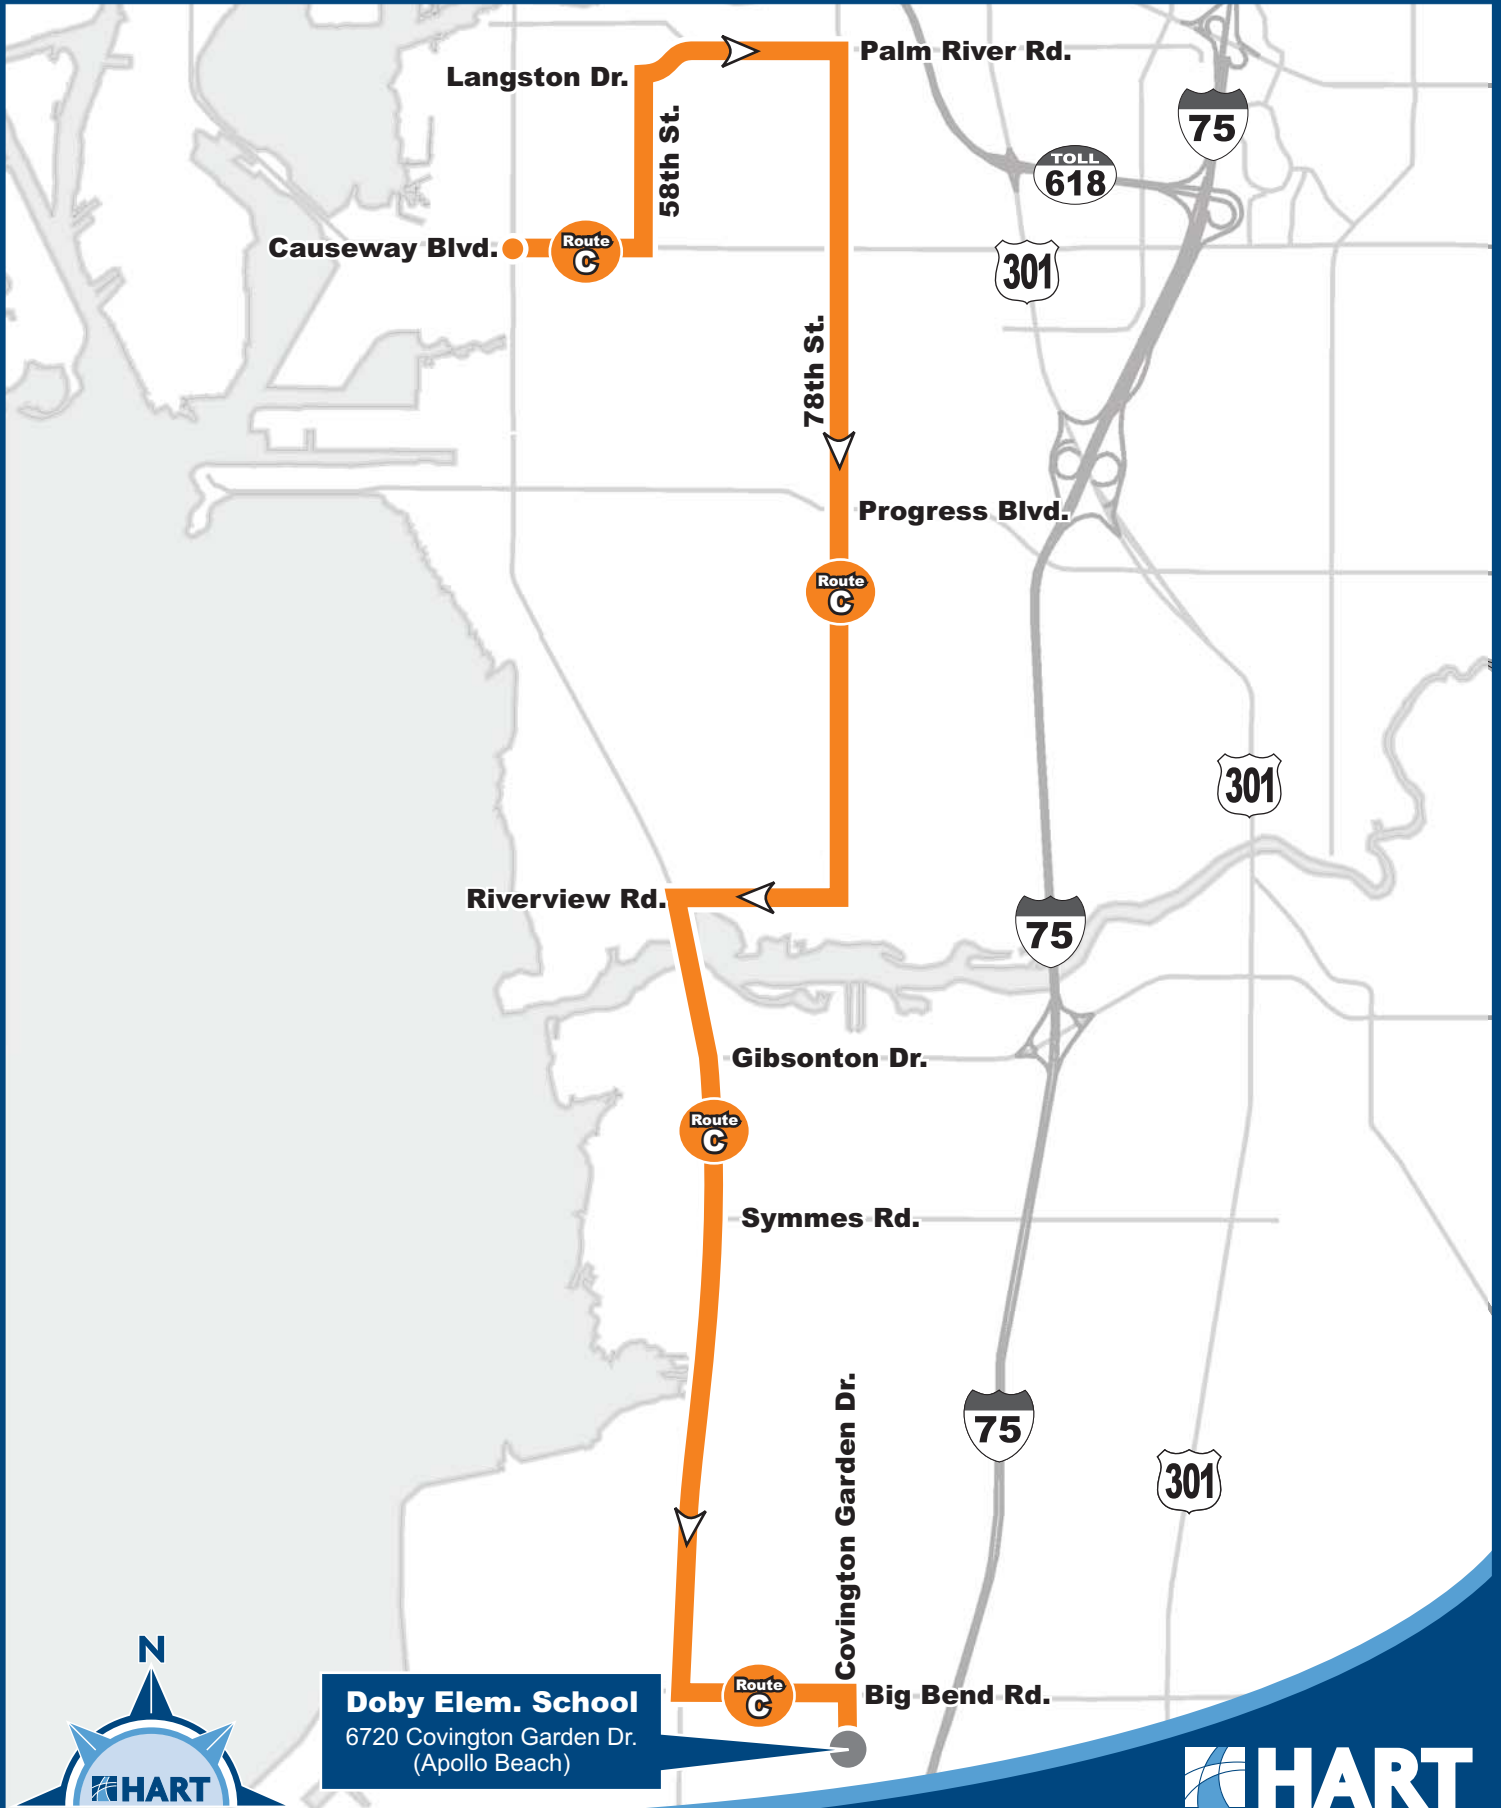

HURRICANE EMERGENCY EVACUATION BUS ROUTE "C"

Doby Elem. School
6720 Covington Garden Dr.
(Apollo Beach)