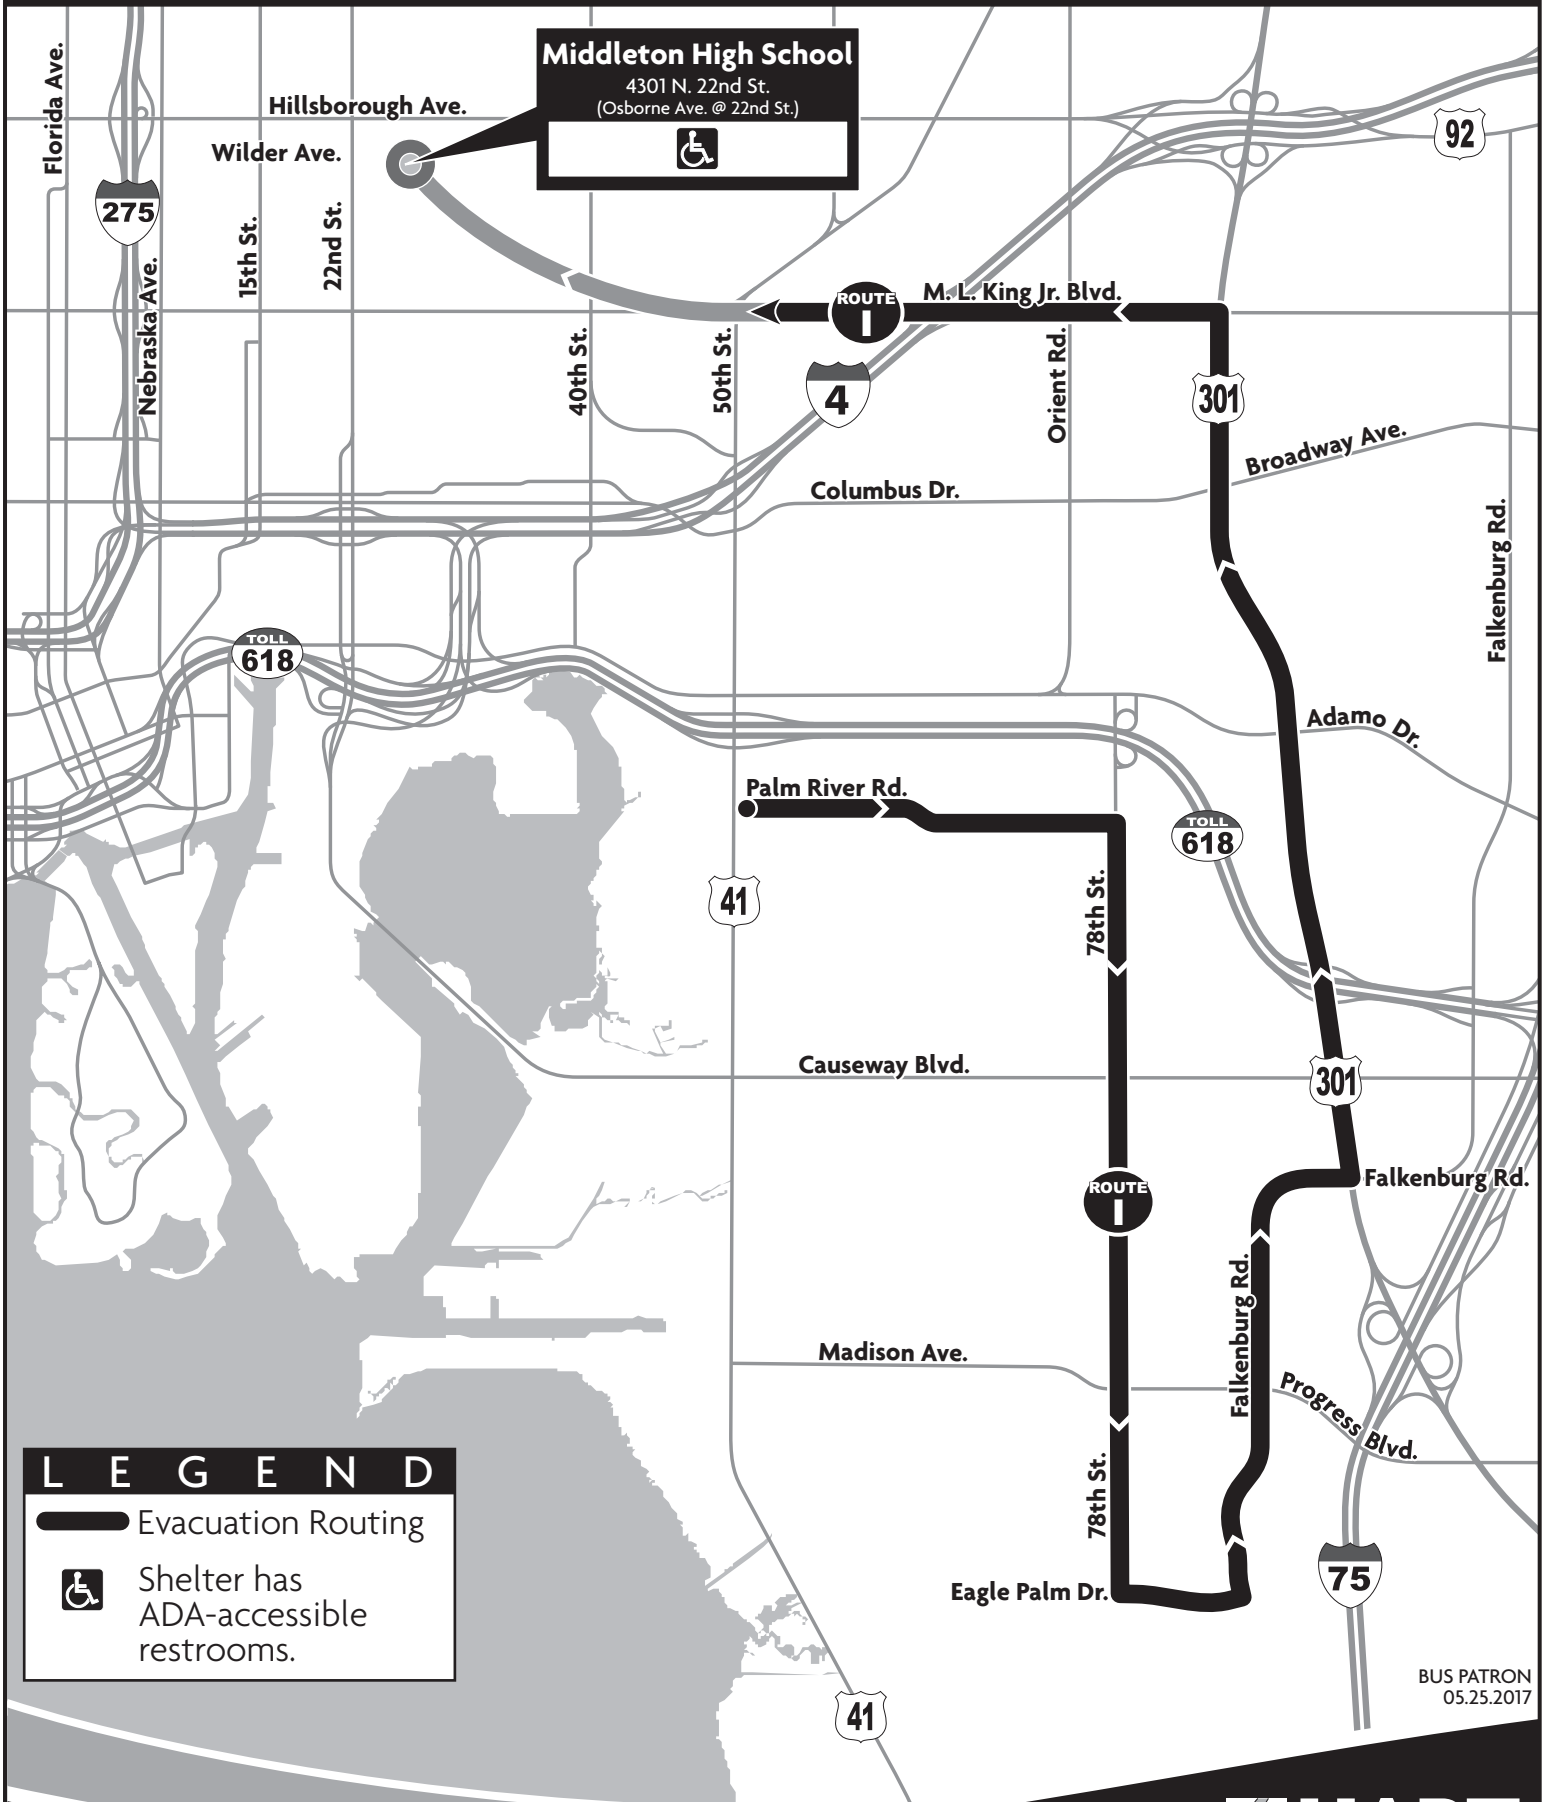

HART EVACUATION ROUTE "I"

Middleton High School
 4301 N. 22nd St.
 (Osborne Ave. @ 22nd St.)

LEGEND

- Evacuation Routing
- Shelter has ADA-accessible restrooms.

BUS PATRON
 05.25.2017