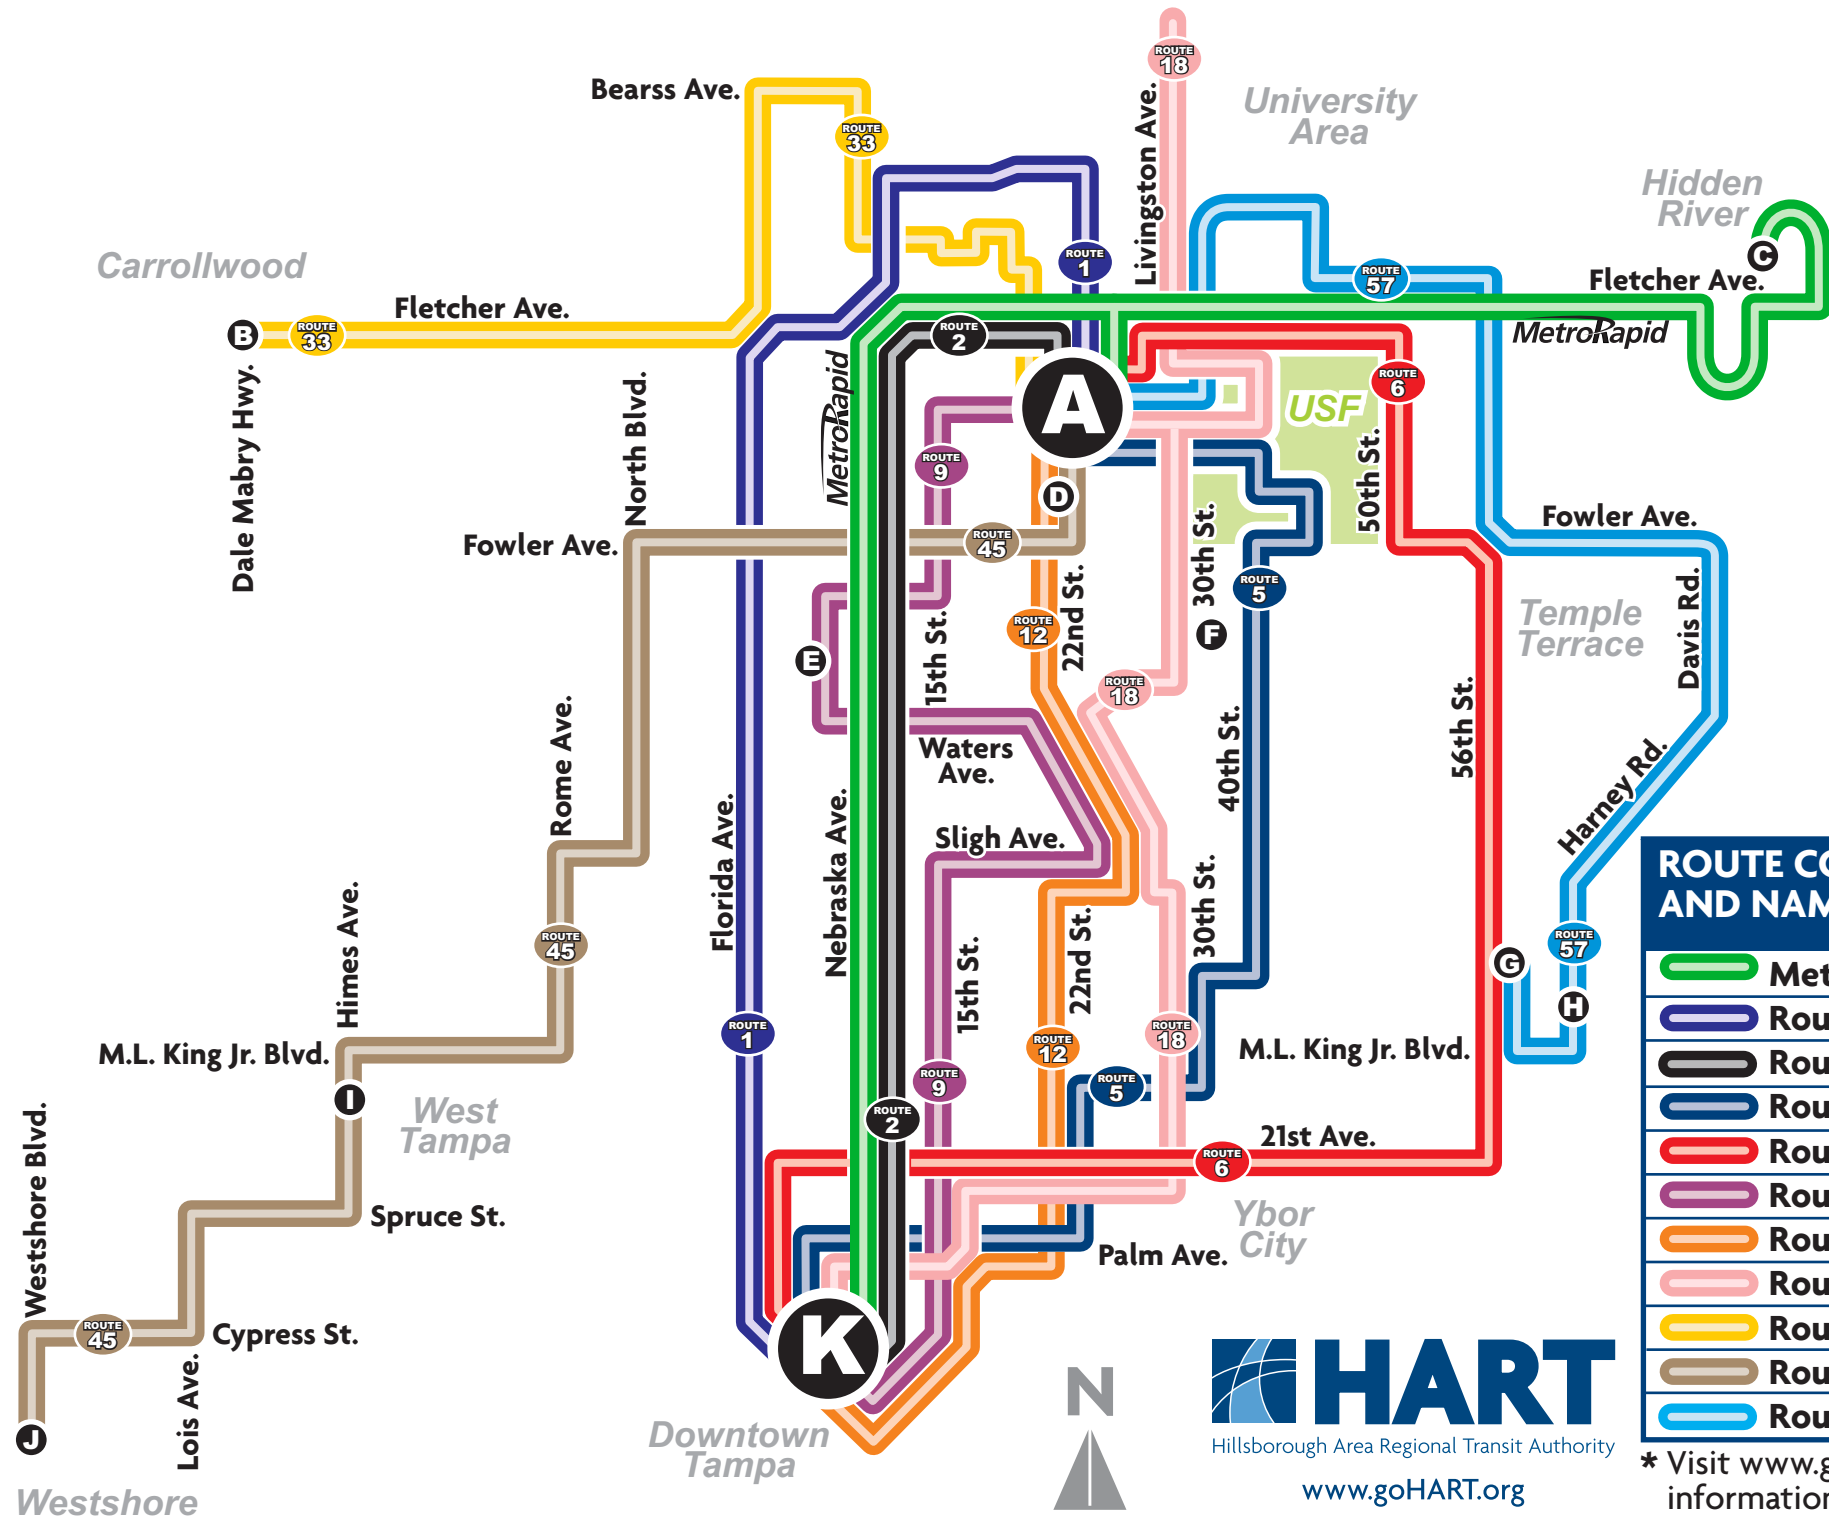

ELEVEN HART BUS ROUTES THAT SERVE THE UNIVERSITY AREA

CHECK OUT THE LATE NIGHT SERVICE!

- A** **University Area Transit Center**
Connection with Rts. MetroRapid, 1, 2, 5, 6, 6LTD, 9, 12, 18, 33, 45, 57, USF Bull Runner
- B** **Fletcher Ave. @ Dale Mabry Hwy.**
Connection with Rts. 33, 36, Northdale Flex
- G** **Hidden River Regional Park-n-Ride**
Connection with Rt. MetroRapid
- D** **University Mall**
Serving Rts. 12, 45
- E** **Yukon Transfer Center**
Connection with Rts. 1, 9, 14, 16, 39
- F** **Busch Gardens**
Serving Rts. 5, 18, 39
- G** **netp@rk Transfer Center**
Connection with Rts. 6, 15, 32, 34, 37, 39, 41, 57
- H** **Seminole Hard Rock Hotel and Casino Complex**
Serving Rts. 15, 32, 57
- I** **West Tampa Transfer Center**
Connection with Rts. 7, 32, 36, 41, 45
- J** **Westshore Plaza Transfer Center**
Connection with Rts. 15, 30, 45, South Tampa Flex
- K** **Marion Transit Center**
Connection with Rts. MetroRapid, 1, 2, 4, 5, 6, 6LTD, 7, 8, 9, 10, 12, 14, 18, 19, 30, 46, 96, 20X, 22X, 27LX, 28X, 47LX, 51X, 61LX, 200X, 100X/300X (PSTA)

08.18.14

ROUTE COLOR AND NAME OF ROUTE	WEEKDAY SERVICE *	
	LAST TRIP TO UNIVERSITY AREA	LAST TRIP FROM UNIVERSITY AREA
MetroRapid North-South	6:45 p.m.	6:45 p.m.
Route 1 - Florida Ave.	12:15 a.m.	12:05 a.m.
Route 2 - Nebraska Ave.	12:15 a.m.	12:15 a.m.
Route 5 - 40th St.	12:00 midnight	12:05 a.m.
Route 6 - 56th St.	12:15 a.m.	12:00 midnight
Route 9 - 15th St.	8:45 p.m.	9:00 p.m.
Route 12 - 22nd St.	12:15 a.m.	12:00 midnight
Route 18 - 30th St.	8:35 p.m.	9:40 p.m.
Route 33 - Fletcher Ave.	10:25 p.m.	10:15 p.m.
Route 45 - UATC/Rome Ave./Westshore Plaza	9:00 p.m.	9:15 p.m.
Route 57 - UATC/Temple Terrace/netp@rk	8:35 p.m.	9:35 p.m.

* Visit www.goHART.org or use RouteShout on your cell phones for more detailed information and weekend hours. All routes except MetroRapid provide weekend service.