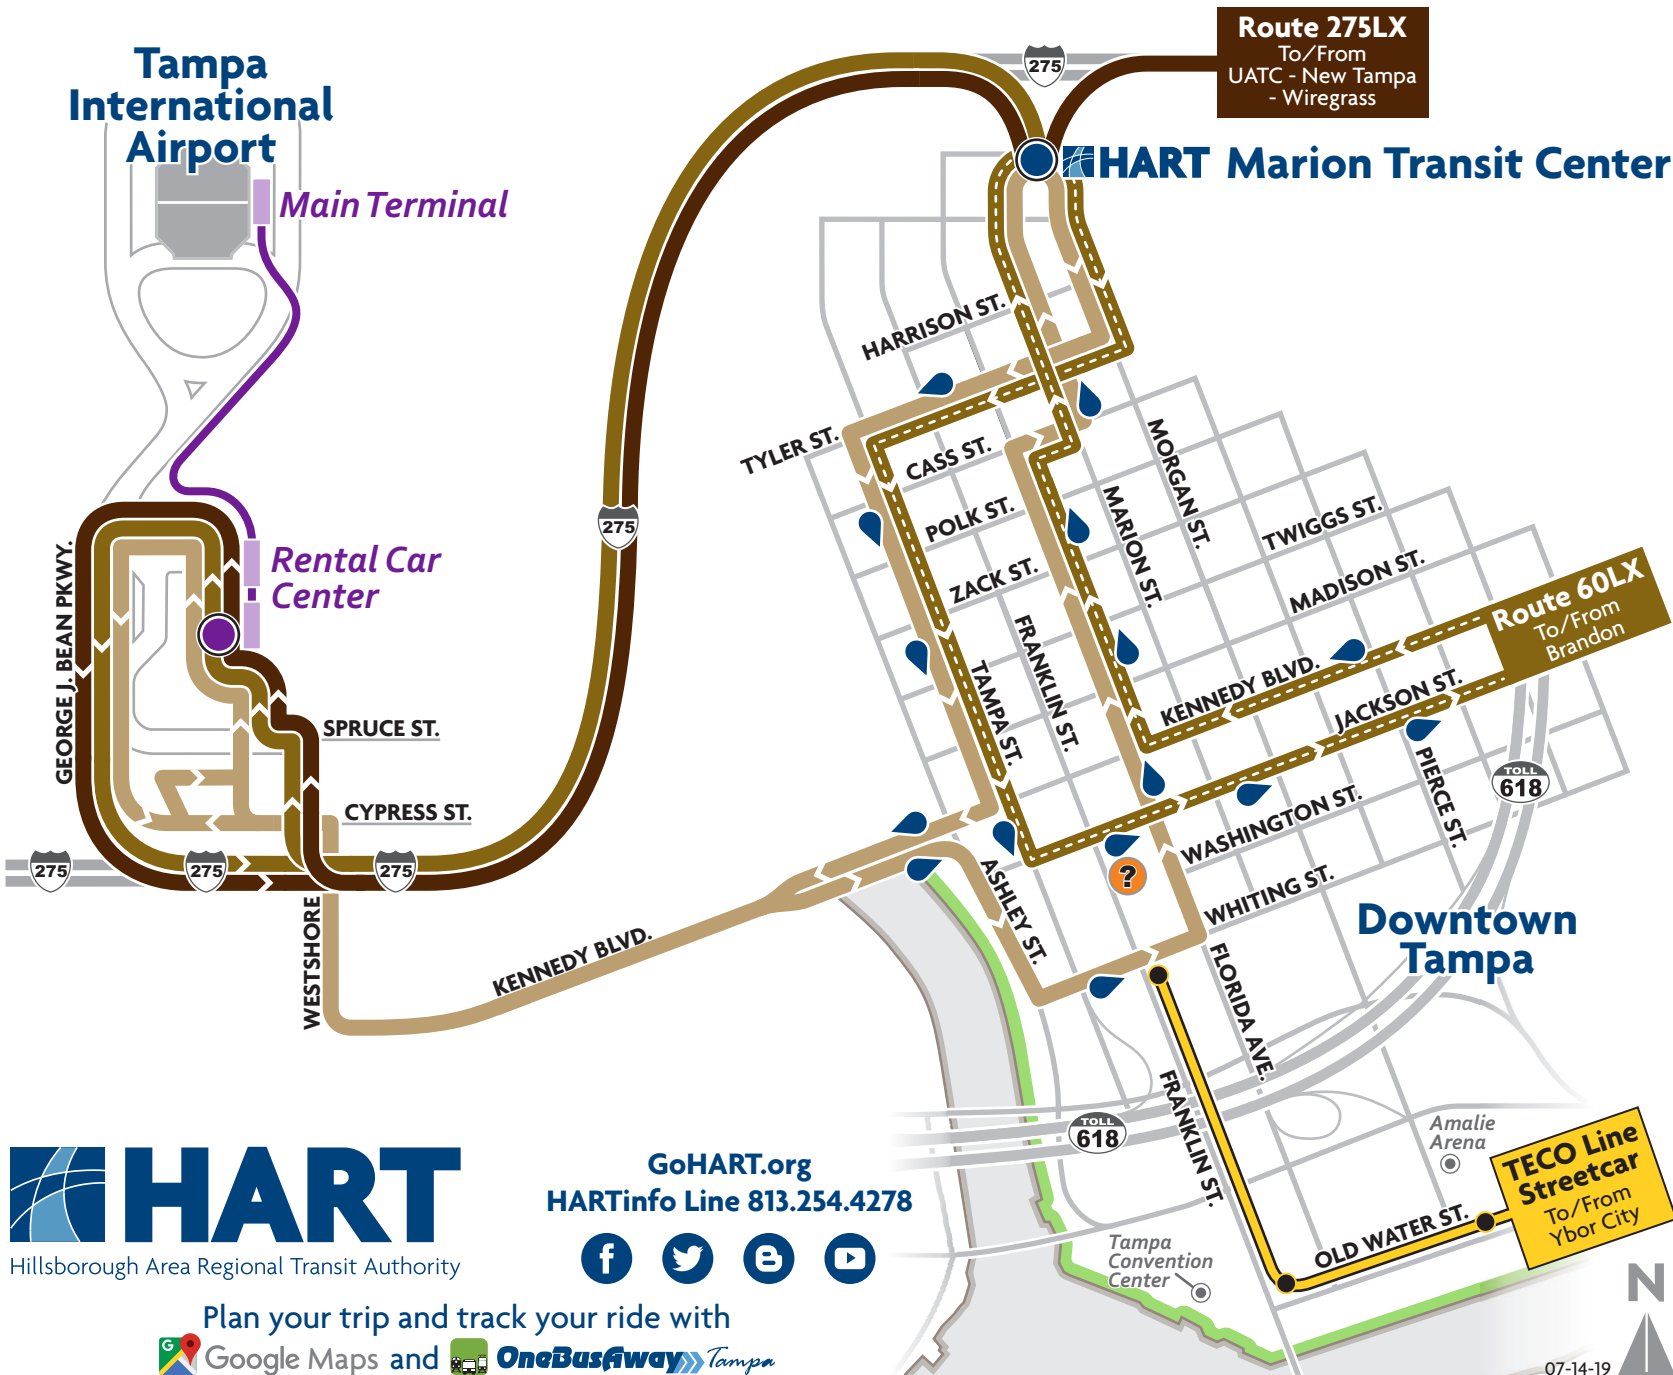

# HART Takes You There: Directions between Downtown Tampa & Tampa International Airport

LEGEND	
	<b>Route 30</b> Service Every 30 Minutes MON-FRI 4:30 AM - 12:30 AM SAT-SUN 6:30 AM - 12:30 AM
	<b>Route 60LX</b> Service Every 60 Minutes MON-FRI 6 AM - 9:40 PM SAT 6 AM - 9:40 PM SUN* 6:00 AM - 9:40 PM * Not served on Sundays
	<b>Route 275LX</b> Service Every 60 Minutes MON-SUN 5:30 AM - 10 PM
	<b>TECO Line Streetcar System</b> Service Every 15 Minutes MON-THUR 7 AM - 11 PM FRI 7 AM - 2 AM SAT 8:30 AM - 2 AM SUN 8:30 AM - 11 PM
	<b>Tampa International Airport</b> Use SkyConnect for transportation between Rental Car Center and Main Terminal
	<b>Bus Stop and Direction of Travel</b>
	<b>HART Marion Transit Center</b> Connection to HART routes, Megabus, RedCoach, and Downtown
	<b>Tampa Riverwalk</b>
	<b>Visitor Information Center</b>

**HART**  
Hillsborough Area Regional Transit Authority

GoHART.org  
HARTinfo Line 813.254.4278

Plan your trip and track your ride with  
Google Maps and OneBusAway Tampa