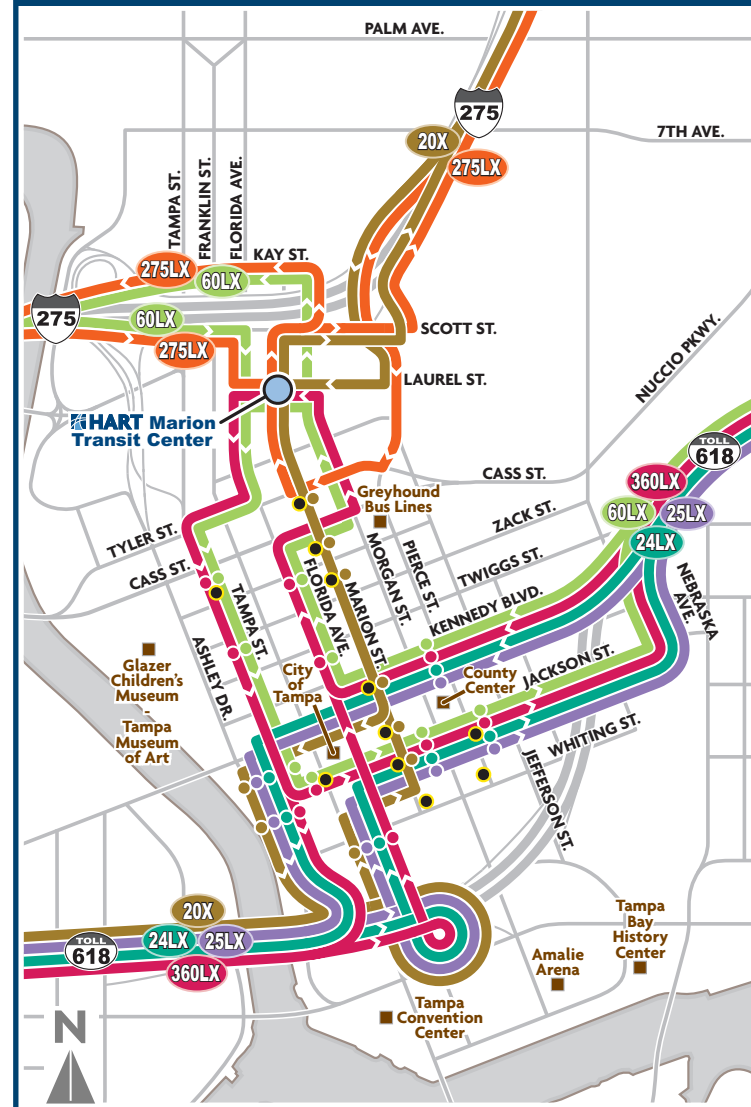

HART EXPRESS AND LIMITED EXPRESS SERVICE

EXPRESS ROUTES

- **Route 20X - Pasco/Lutz Express Service & Stops***
  (Pasco/Lutz Target to Downtown Tampa/South Tampa)

Pinellas Suncoast Transit Authority

- **Route 100X (Stops Only)***
  (Downtown Tampa to Downtown St. Petersburg)
- **Route 300X (Stops Only)***
  (Downtown Tampa/Tampa Intl. Airport to St. Petersburg - Ulmerton Park-n-Ride)

* Please refer to Route Schedules

LIMITED EXPRESS ROUTES

- **Route 24LX - Fishhawk/South Tampa Limited Express Service & Stops***
  (Fishhawk/Riverview to Downtown Tampa/South Tampa)
- **Route 25LX - Bloomingdale/South Tampa Limited Express Service & Stops***
  (Bloomingdale to Downtown Tampa/South Tampa)
- **Route 60LX - Cross County Limited Express Service & Stops***
  (Tampa International Airport to Downtown Tampa/Brandon)
- **Route 275LX - New Tampa/Pasco Limited Express Service & Stops***
  (Pasco County/New Tampa/UATC to Downtown Tampa/Tampa International Airport)
- **Route 360LX - Brandon/South Tampa Limited Express Service & Stops***
  (South Tampa to Downtown Tampa to Brandon)

* Please refer to Route Schedules

POINTS OF INTEREST

- **HART Marion Transit Center**
  Serving Routes: MetroRapid, 1, 5, 6, 7, 8, 9, 12, 19, 30, 20X, 60LX, 275LX, 360LX, 100X/300X (PSTA), Downtowner, MegaBus, RedCoach.
- **Points of Interest**

07/19