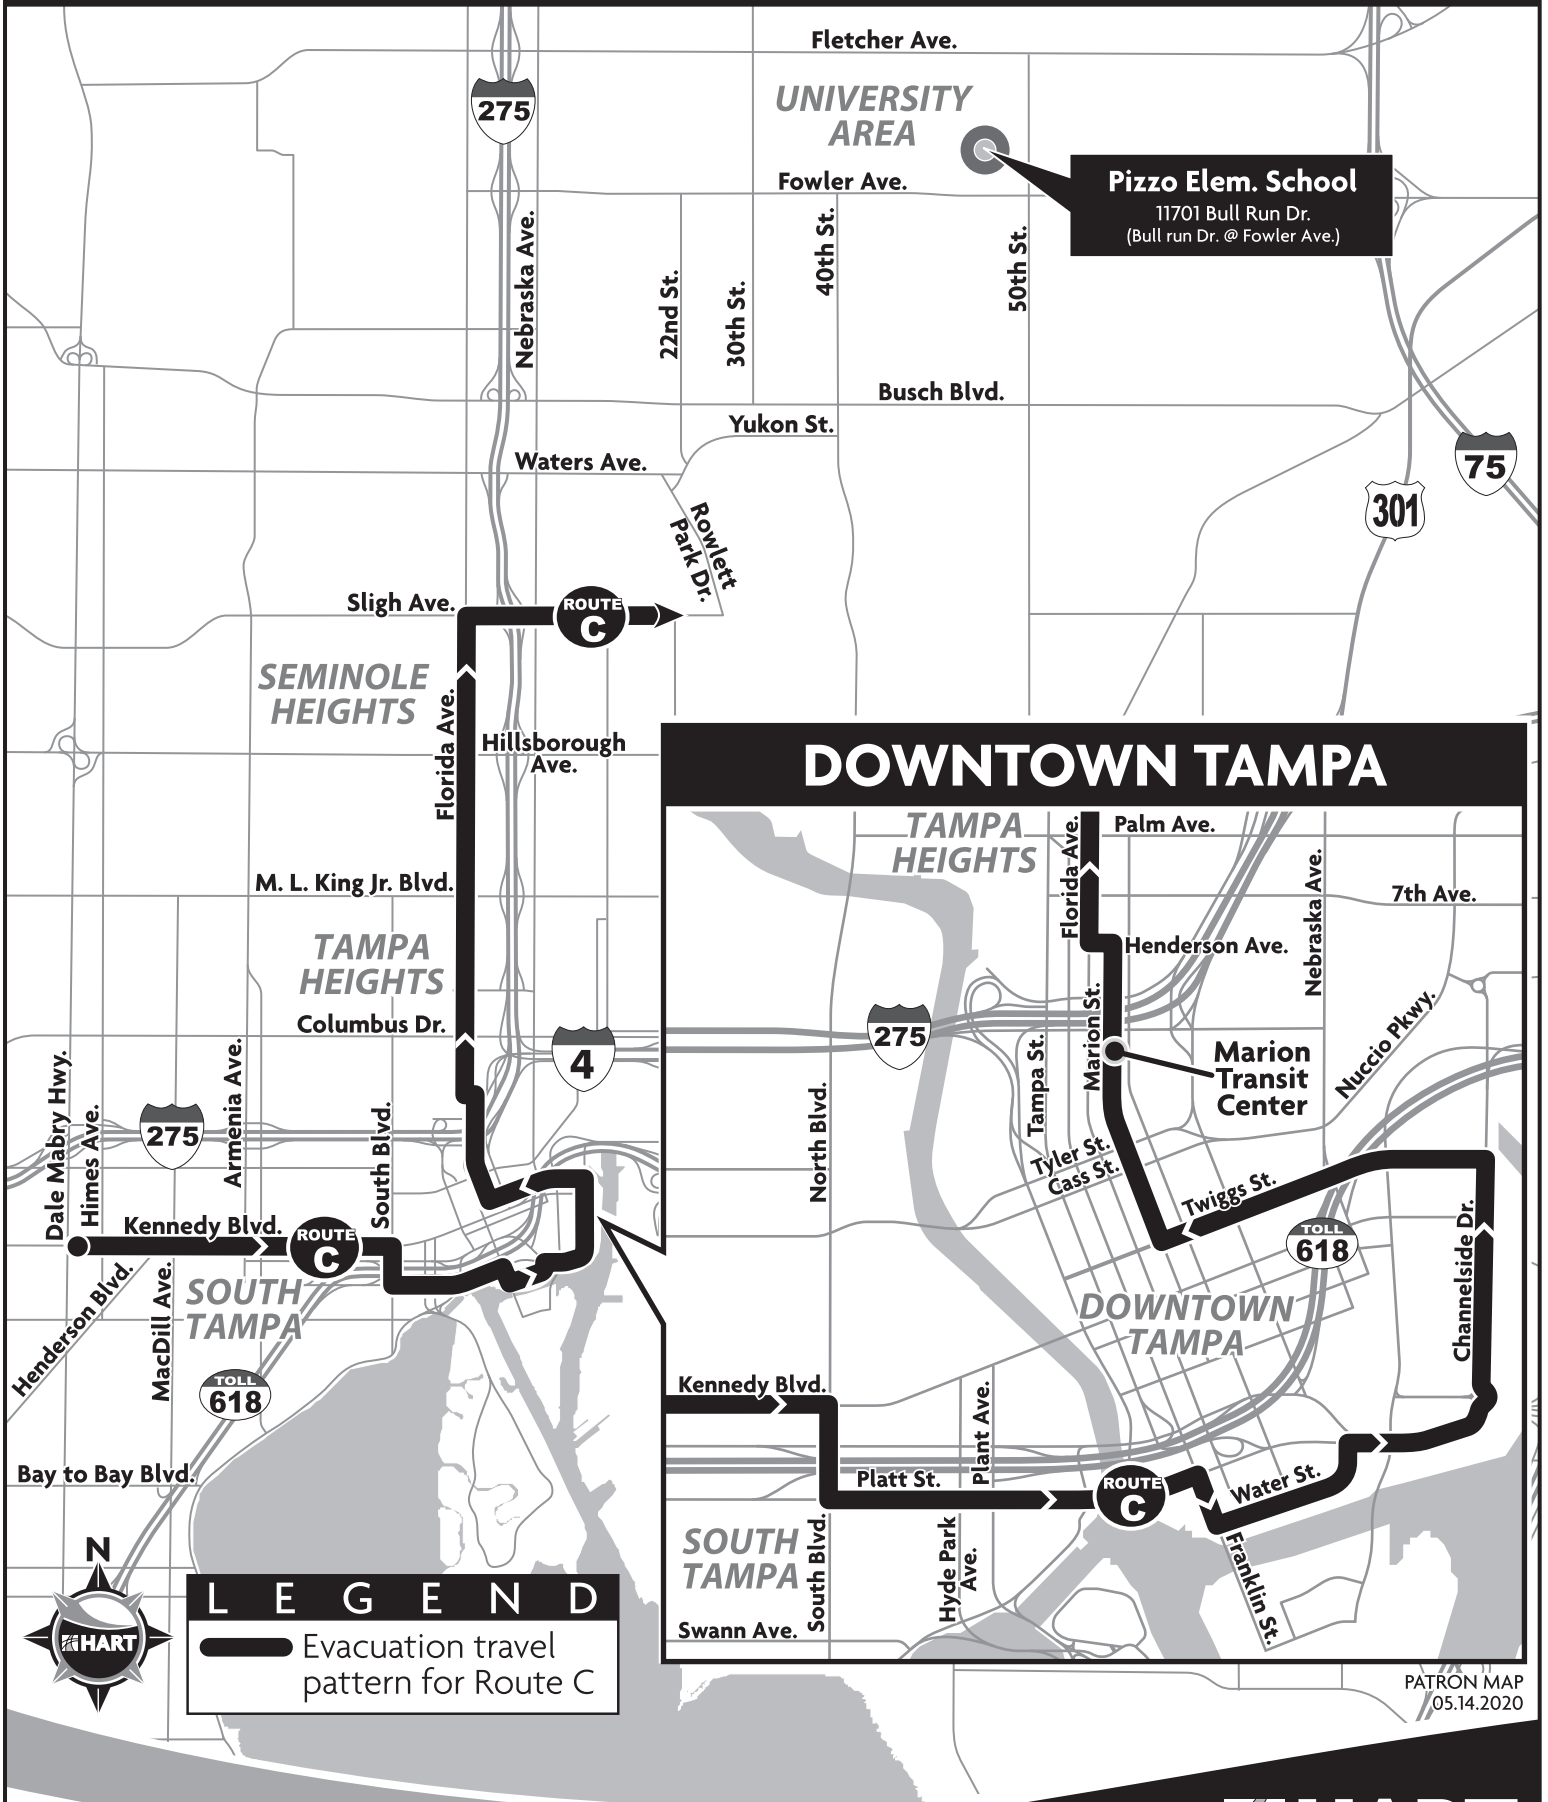

# HART EVACUATION ROUTE "C"

**Pizzo Elem. School**  
 11701 Bull Run Dr.  
 (Bull run Dr. @ Fowler Ave.)

**LEGEND**

Evacuation travel pattern for Route C

PATRON MAP  
 05.14.2020