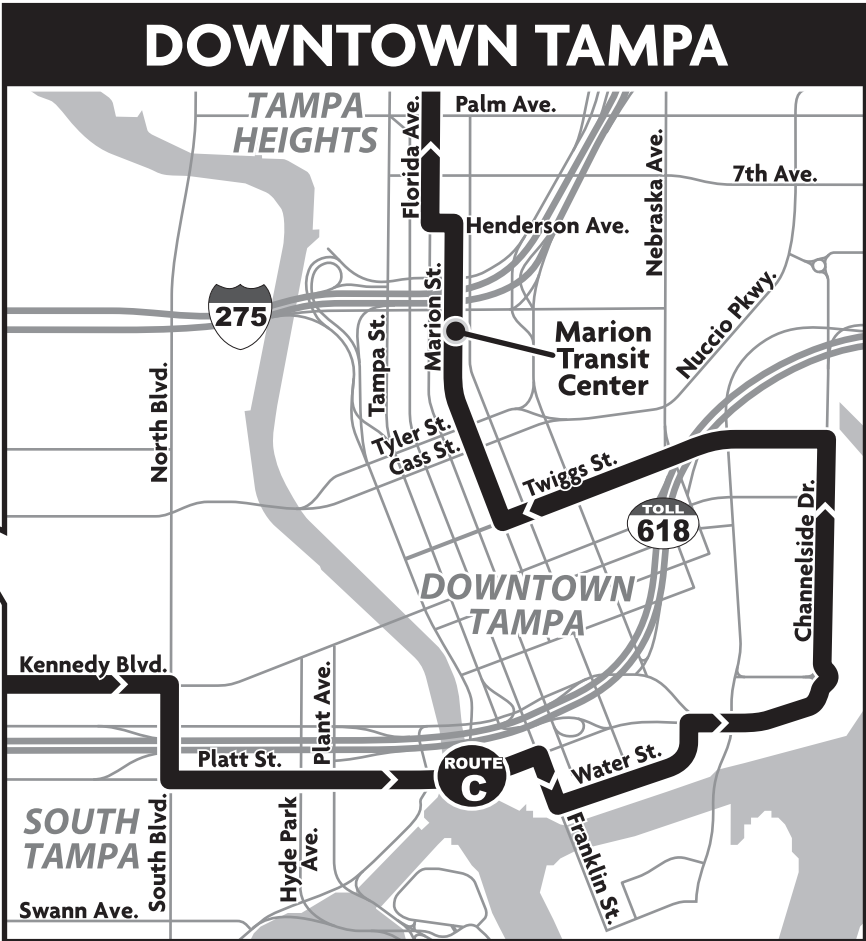

# HART EVACUATION ROUTE "C"

**Pizzo Elem. School**  
 11701 Bull Run Dr.  
 (Bull run Dr. @ Fowler Ave.)

**LEGEND**

Evacuation travel pattern for Route C

PATRON MAP  
 05.14.2020