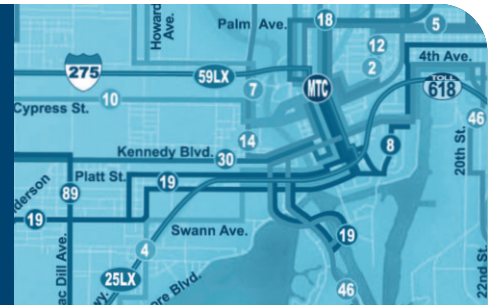

HART Patron Notice

EFFECTIVE

Sunday, November 11, 2018

Raymond James Stadium

Transportation Options during events for Routes 7, 32, 36 and 45

HART routes 32 and 45 heading northbound will serve the Stadium's mass transit area. Additional bus stops are located on M.L. King Jr. Blvd., Himes Ave. and Tampa Bay Blvd. near the HCC Dale Mabry Campus.

(See detailed map on the right).

HARTinfo Line (813) 254-HART • www.goHART.org

HART
Hillsborough Area Regional Transit Authority

www.goHART.org