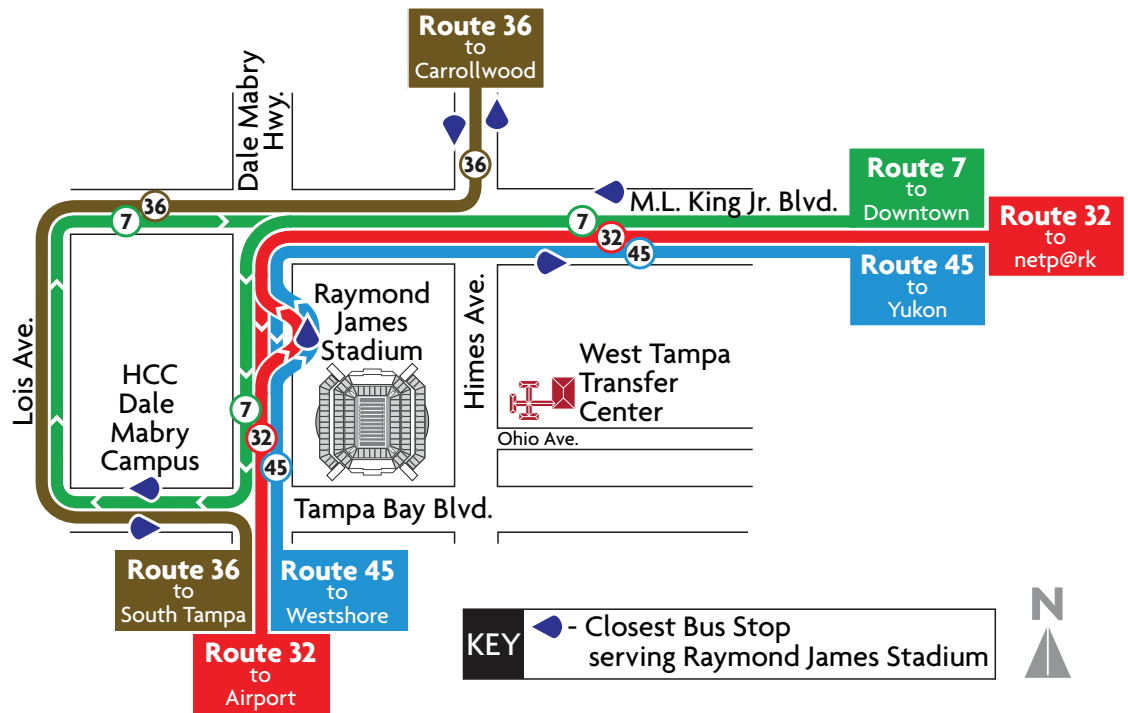

HART Patron Notice

EFFECTIVE

Sunday, November 11, 2018

Raymond James Stadium

Transportation Options during events for Routes 7, 32, 36 and 45

HART routes 32 and 45 heading northbound will serve the Stadium's mass transit area. Additional bus stops are located on M.L. King Jr. Blvd., Himes Ave. and Tampa Bay Blvd. near the HCC Dale Mabry Campus.

(See detailed map on the right).

HARTinfo Line (813) 254-HART • www.goHART.org

HART
Hillsborough Area Regional Transit Authority

www.goHART.org