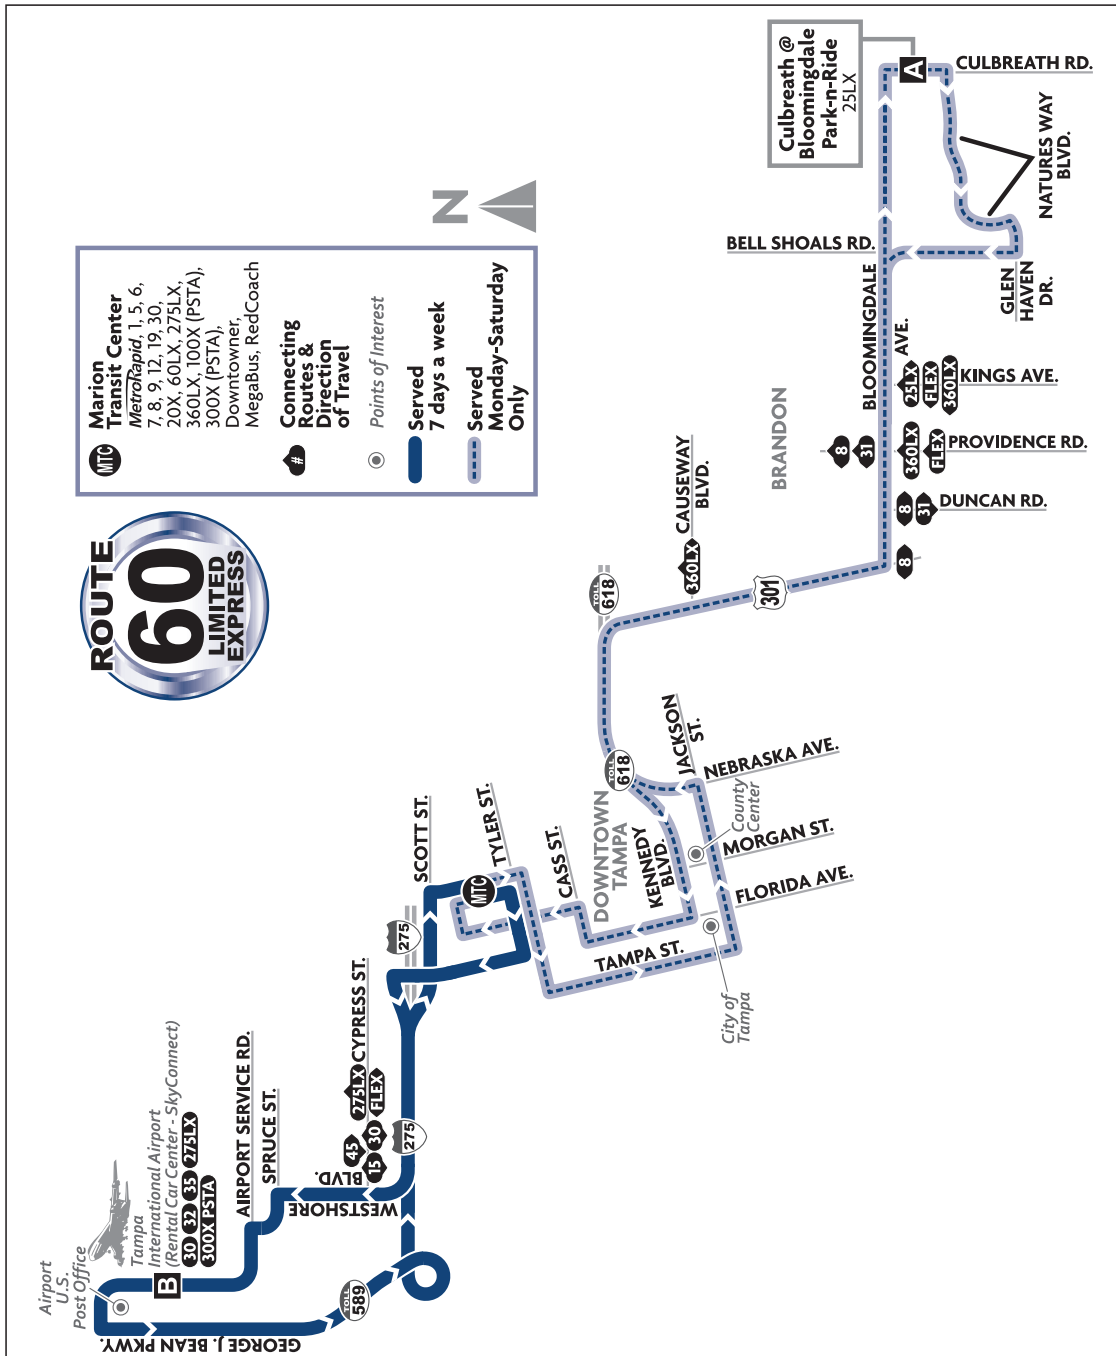

CROSS COUNTY LIMITED EXPRESS

Brandon/Downtown Tampa to Tampa International Airport

Destinations:

Airport US Post Office, Tampa International Airport (Rental Car Center - SkyConnect), Marion Transit Center, City of Tampa (Mon-Sat), County Center (Mon-Sat), Culbreath @ Bloomingdale Park-n-Ride (Mon-Sat).

Schedule times subject to delay due to traffic and weather conditions

TAMPA INTERNATIONAL AIRPORT TO DOWNTOWN TAMPA/BRANDON

WEEKDAY EASTBOUND
TO DOWNTOWN TAMPA/BRANDON

Tampa International Airport (Rental Car Center - SkyConnect) B		Marion Transit Center MTC	Culbreath @ Bloomingdale Park-n-Ride A
DEPARTS	ARRIVES	DEPARTS	ARRIVES
6:40 AM	7:00 AM	7:10 AM	7:50 AM
7:40 AM	8:00 AM	8:10 AM	8:50 AM
8:40 AM	9:00 AM	9:10 AM	9:50 AM
9:40 AM	10:00 AM	10:10 AM	10:50 AM
10:40 AM	11:00 AM	11:10 AM	11:50 AM
11:40 AM	12:00 PM	12:10 PM	12:50 PM
12:40 PM	1:00 PM	1:10 PM	1:50 PM
1:40 PM	2:00 PM	2:10 PM	2:50 PM
2:40 PM	3:00 PM	3:10 PM	3:50 PM
3:40 PM	4:00 PM	4:10 PM	4:50 PM
4:40 PM	5:00 PM	5:10 PM	5:50 PM
5:40 PM	6:00 PM	6:10 PM	6:50 PM
6:40 PM	7:00 PM	7:10 PM	7:50 PM
7:40 PM	8:00 PM	8:10 PM	8:50 PM
8:40 PM	9:00 PM	9:10 PM	9:50 PM
9:40 PM	10:00 PM	10:10 PM	10:50 PM

SUNDAY EASTBOUND TO DOWNTOWN TAMPA

6:40 AM	6:58 AM	--	--
7:40 AM	7:58 AM	--	--
8:40 AM	8:58 AM	--	--
9:40 AM	9:58 AM	--	--
10:40 AM	10:58 AM	--	--
11:40 AM	11:58 AM	--	--
12:40 PM	12:58 PM	--	--
1:40 PM	1:58 PM	--	--
2:40 PM	2:58 PM	--	--
3:40 PM	3:58 PM	--	--
4:40 PM	4:58 PM	--	--
5:40 PM	5:58 PM	--	--
6:40 PM	6:58 PM	--	--
7:40 PM	7:58 PM	--	--
8:40 PM	8:58 PM	--	--
9:40 PM	9:58 PM	--	--