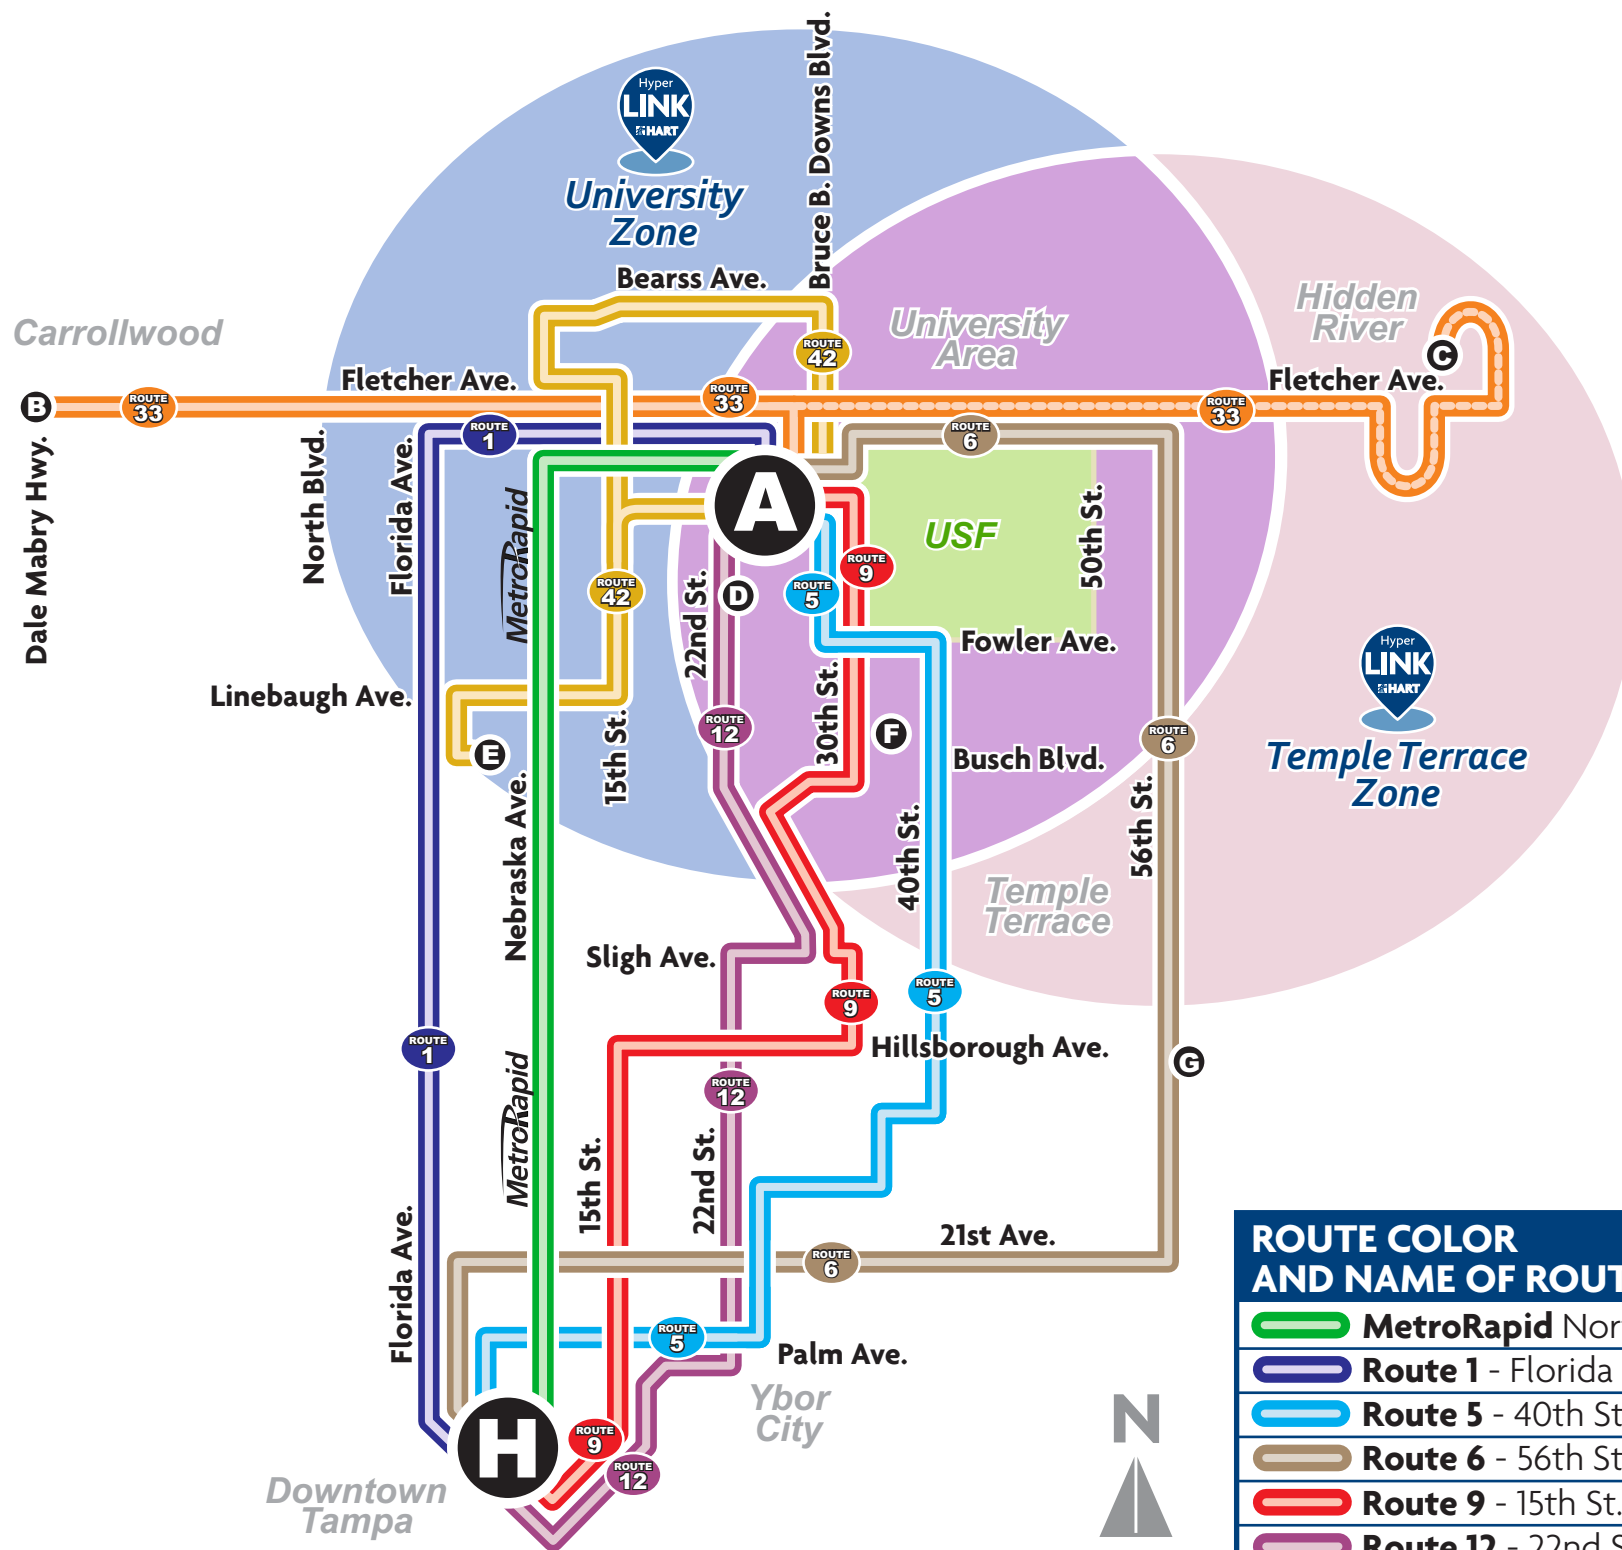

NINE HART BUS ROUTES THAT SERVE THE UNIVERSITY AREA

CHECK OUT THE LATE NIGHT SERVICE!

- A University Area Transit Center**
Connection with Rts. 1, 5, 6, 9, 12, 42, MetroRapid, HyperLINK University Area, USF Bull Runner
- B Fletcher Ave. @ Dale Mabry Hwy.**
Connection with Rts. 33, 36, HARTFlex Northdale
- C Hidden River Regional Park-n-Ride**
Connection with Rt. 33
- D University Mall**
Serving Rt. 12
- E Yukon Transfer Center**
Connection with Rts. 14, 42, 45
- F Busch Gardens**
Serving Rts. 5, 9, 39
- G netp@rk Transfer Center**
Connection with Rts. 6, 15, 32, 34, 37, 38
- H Marion Transit Center**
Connection with Rts. MetroRapid, 1, 5, 6, 7, 8, 9, 12, 19, 30, In-Towner (96, 97), 20X, 51LX, 60LX, 360LX, 100X (PSTA), 300X (PSTA), MegaBus, RedCoach

ROUTE COLOR AND NAME OF ROUTE	WEEKDAY SERVICE *		SATURDAY & SUNDAY SERVICE *	
	LAST TRIP TO UATC	LAST TRIP FROM UATC	LAST TRIP TO UATC	LAST TRIP FROM UATC
MetroRapid North-South	12:20 a.m.	12:20 a.m.	12:00 midnight	12:00 midnight
Route 1 - Florida Ave.	12:00 midnight	12:00 midnight	10:00 p.m.	10:00 p.m.
Route 5 - 40th St.	11:00 p.m.	11:00 p.m.	10:00 p.m.	10:00 p.m.
Route 6 - 56th St.	12:10 a.m.	12:10 a.m.	11:00 p.m.	11:15 p.m.
Route 9 - 15th St.	10:00 p.m.	10:00 p.m.	10:00 p.m.	10:00 p.m.
Route 12 - 22nd St.	12:00 midnight	12:00 midnight	10:00 p.m.	10:00 p.m.
Route 33 - Fletcher Ave. (Carrollwood)	10:30 p.m.	10:20 p.m.	10:20 p.m.	10:00 p.m.
Route 33 - Fletcher Ave. (Hidden River)	8:00 p.m.	7:40 p.m.	No Service	No Service
Route 42 - University Area Connector	10:10 p.m.	10:25 p.m.	9:40 p.m.	10:25 p.m.
HyperLINK - Temple Terrace	5:30 a.m. - 10:30 p.m.		5:30 a.m. - 10:30 p.m.	
HyperLINK - University Area	5:30 a.m. - 10:30 p.m.		5:30 a.m. - 10:30 p.m.	

www.goHART.org

* Visit www.goHART.org or use OneBusAway Tampa on your smart phone for more detailed information and weekend hours. All routes except MetroRapid provide weekend service.