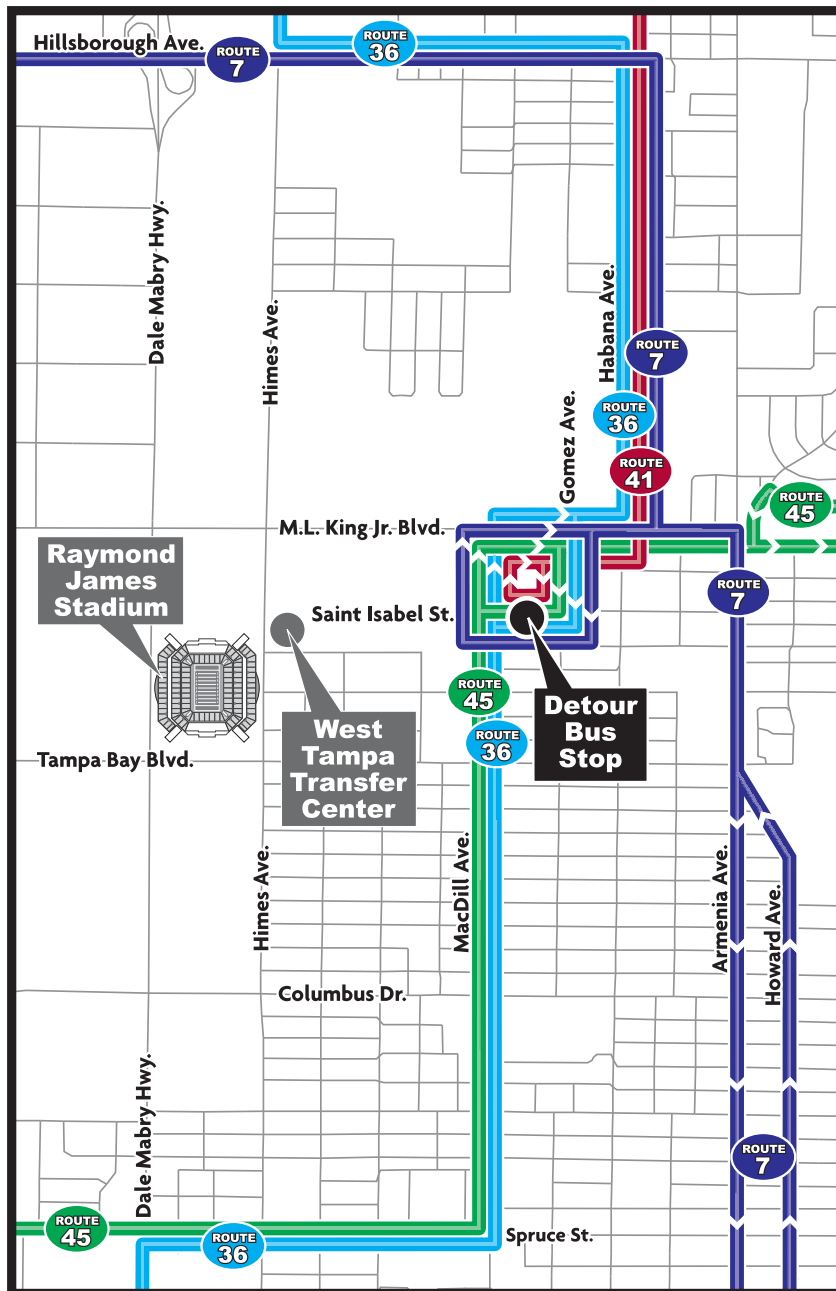

## SERVICE DETOURS DURING STADIUM EVENTS

Due to road closures and traffic limitations, HART West Tampa Transfer Center, across from Raymond James Stadium, will be inaccessible during stadium events.

All routes serving the West Tampa Transfer Center will be re-routed to St. Isabella Street and MacDill Avenue. Service to the West Tampa Transfer Center will end four hours before the event time through the remainder of the service day.

Please see map on left for details.

For assistance with your trip planning during detours, please call the HARTinfo Line at (813) 254-4278.

### AFFECTED ROUTES:

- Route 7** - West Tampa/Citrus Park
- Route 32** - Dr. Martin Luther King, Jr. Blvd.
- Route 36** - Dale Mabry/Himes Ave.
- Route 41** - Sligh Ave.
- Route 45** - UATC/Rome/Westshore Plaza