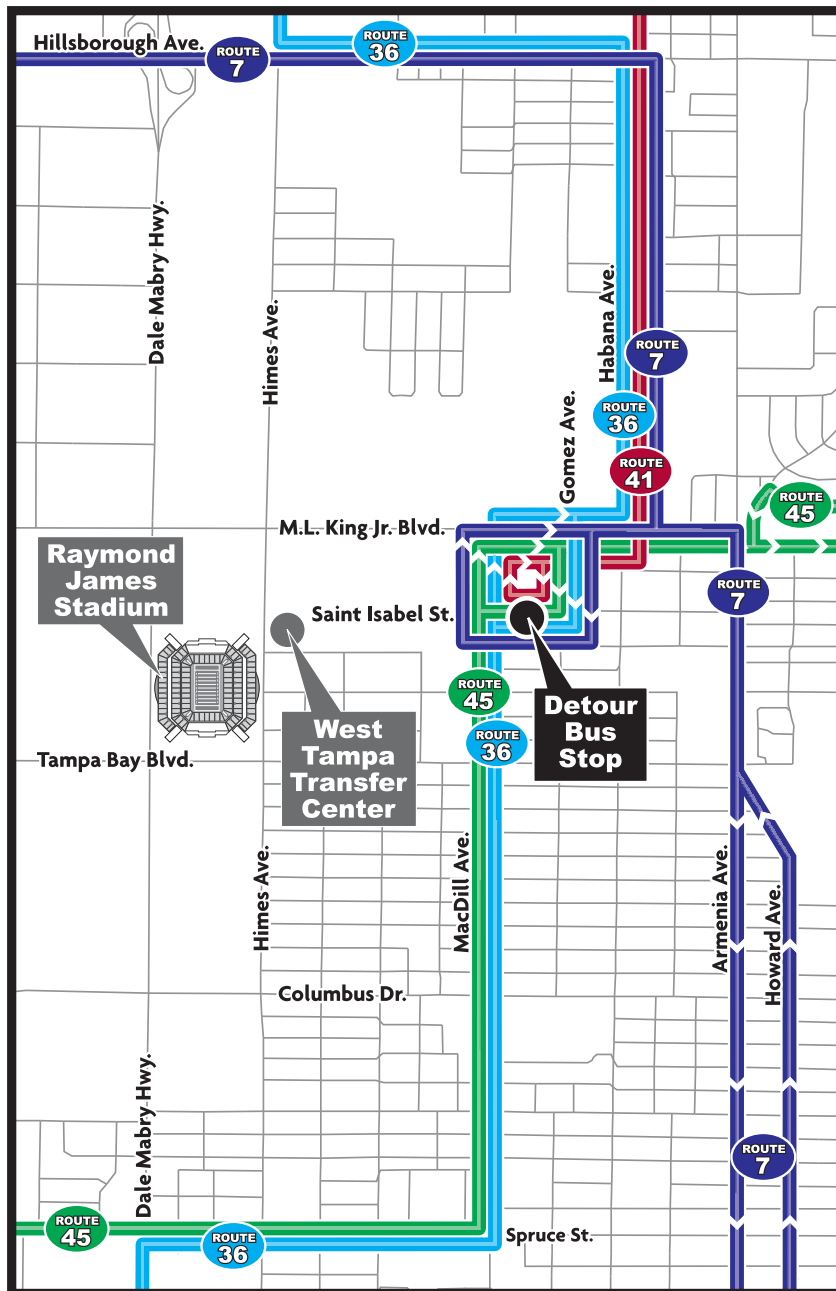

## SERVICE DETOURS DURING STADIUM EVENTS

Due to road closures and traffic limitations, HART West Tampa Transfer Center, across from Raymond James Stadium, will be inaccessible during stadium events.

All routes serving the West Tampa Transfer Center will be re-routed to St. Isabella Street and MacDill Avenue. Service to the West Tampa Transfer Center will end four hours before the event time through the remainder of the service day.

Please see map on left for details.

For assistance with your trip planning during detours, please call the HARTinfo Line at (813) 254-4278.

### AFFECTED ROUTES:

- Route 7 -**  
West Tampa/Citrus Park
- Route 32 -**  
Dr. Martin Luther King, Jr. Blvd.
- Route 36 -**  
Dale Mabry/Himes Ave.
- Route 41 -**  
Sligh Ave.
- Route 45 -**  
UATC/Rome/Westshore Plaza