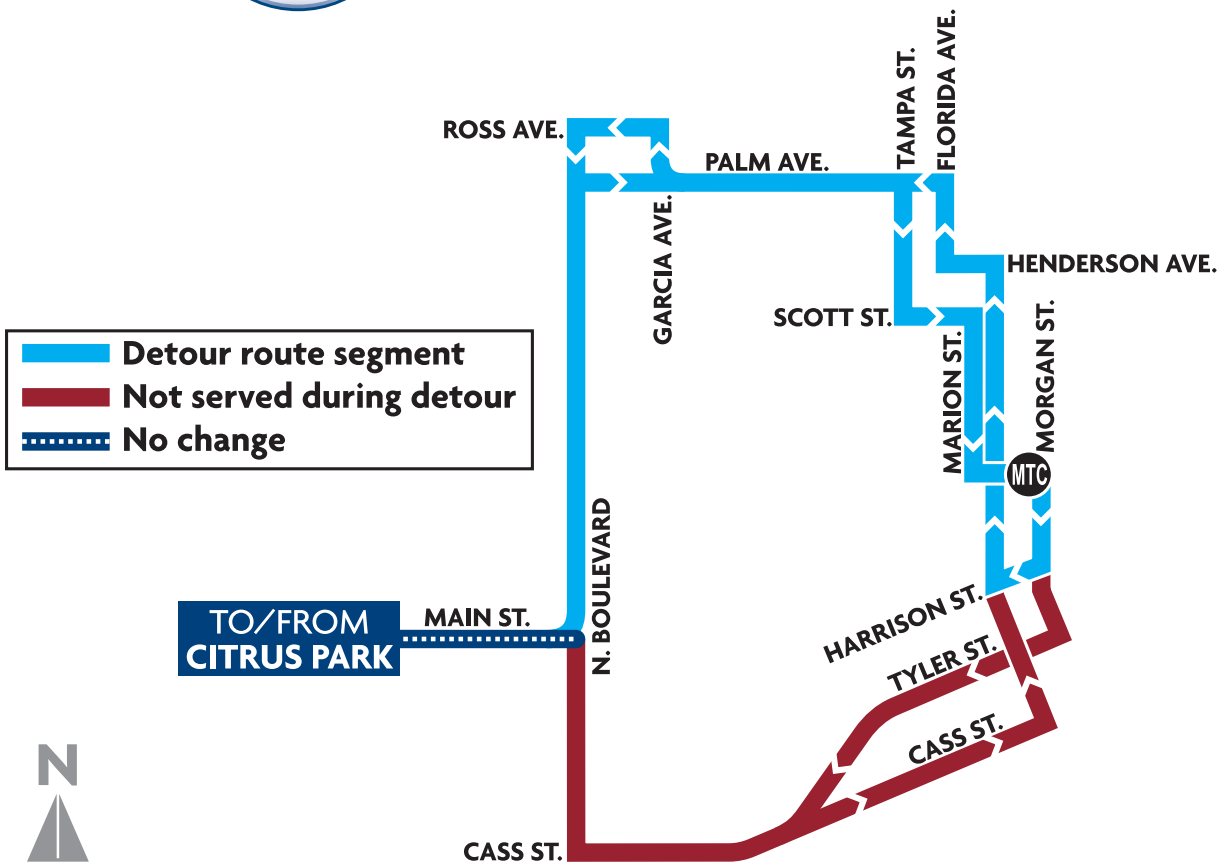

HART Detour Gasparilla

EFFECTIVE
Saturday, January 30, 2016

ROUTE 7 WEST TAMPA/ CITRUS PARK

HARTinfo Line (813) 254-HART • TDD (813) 626-9158 • www.goHART.org