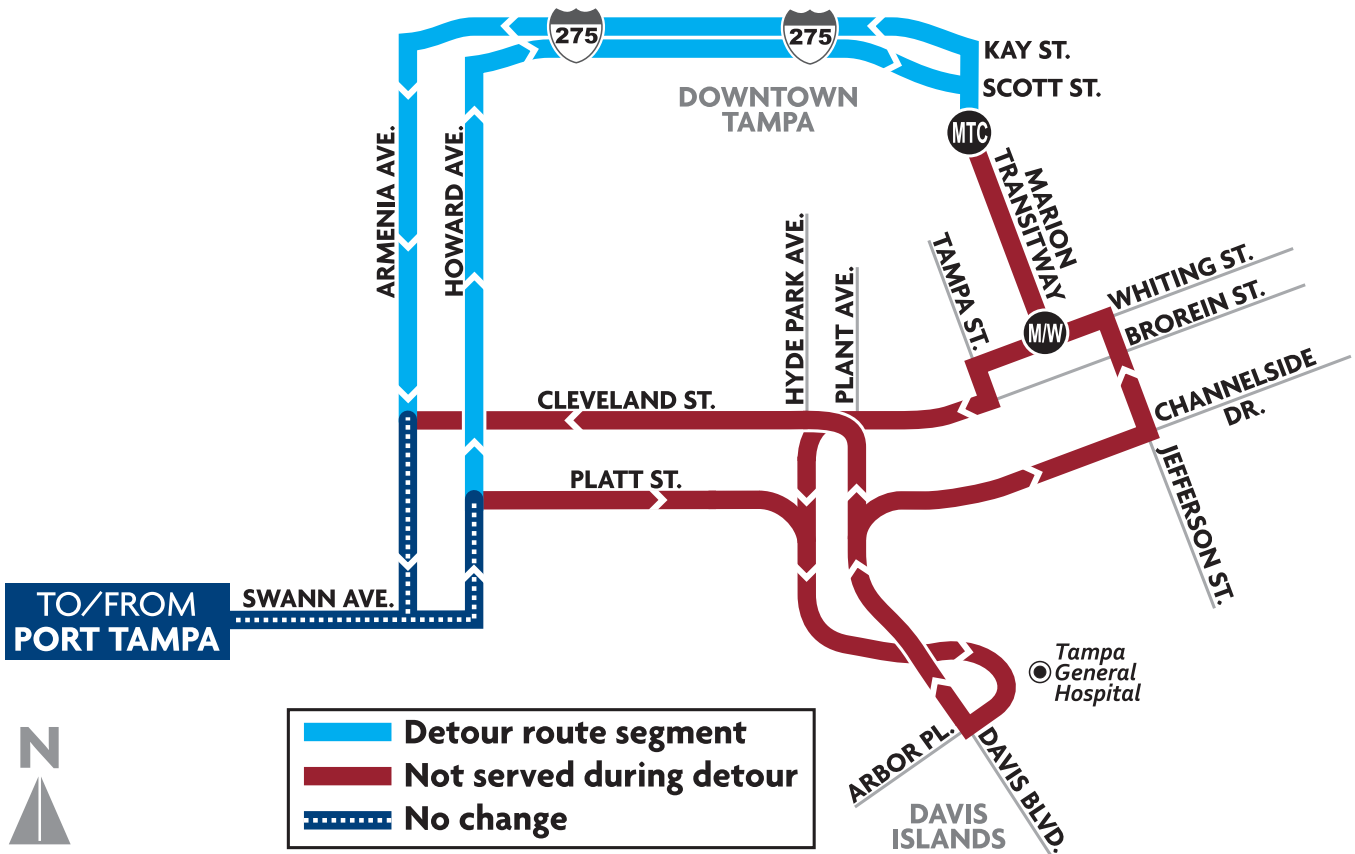

HART Detour Gasparilla

EFFECTIVE Saturday, January 30, 2016

ROUTE 19 PORT TAMPA

HARTinfo Line (813) 254-HART • TDD (813) 626-9158 • www.goHART.org