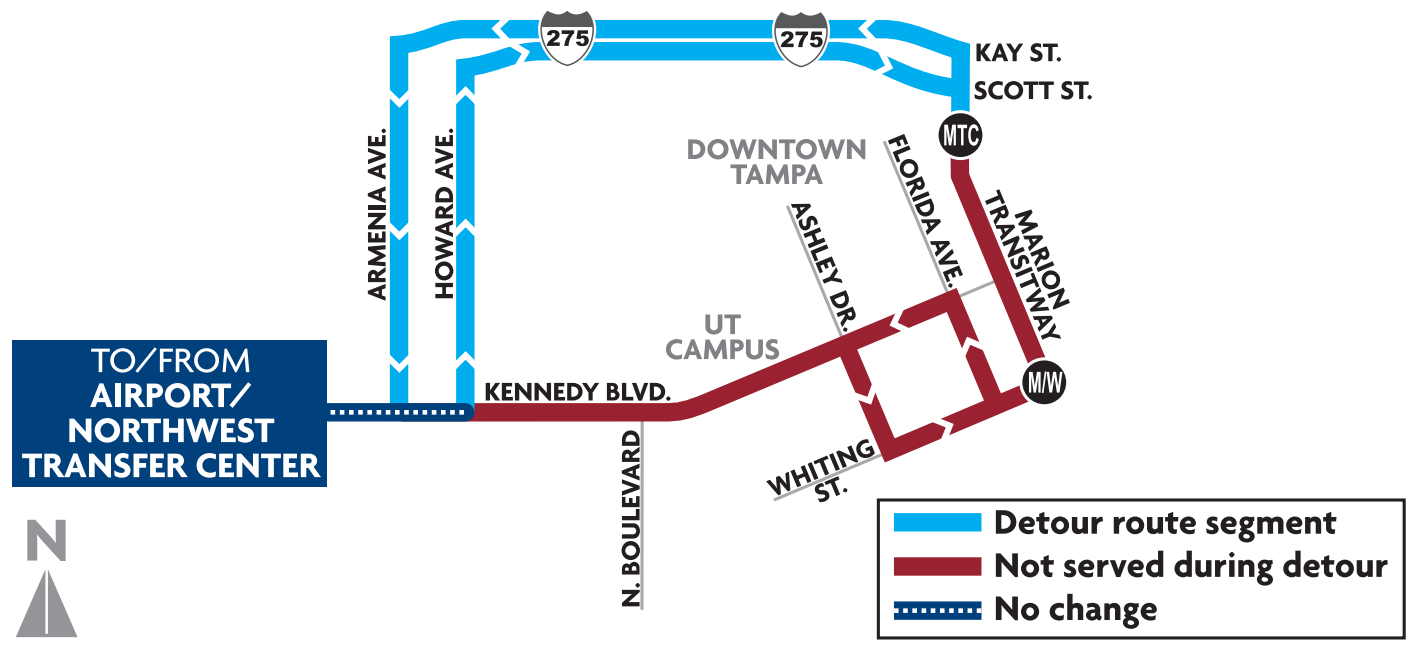

HART Detour Gasparilla

EFFECTIVE Saturday, January 30, 2016

TOWN 'N COUNTRY / AIRPORT

HARTinfo Line (813) 254-HART • TDD (813) 626-9158 • www.goHART.org