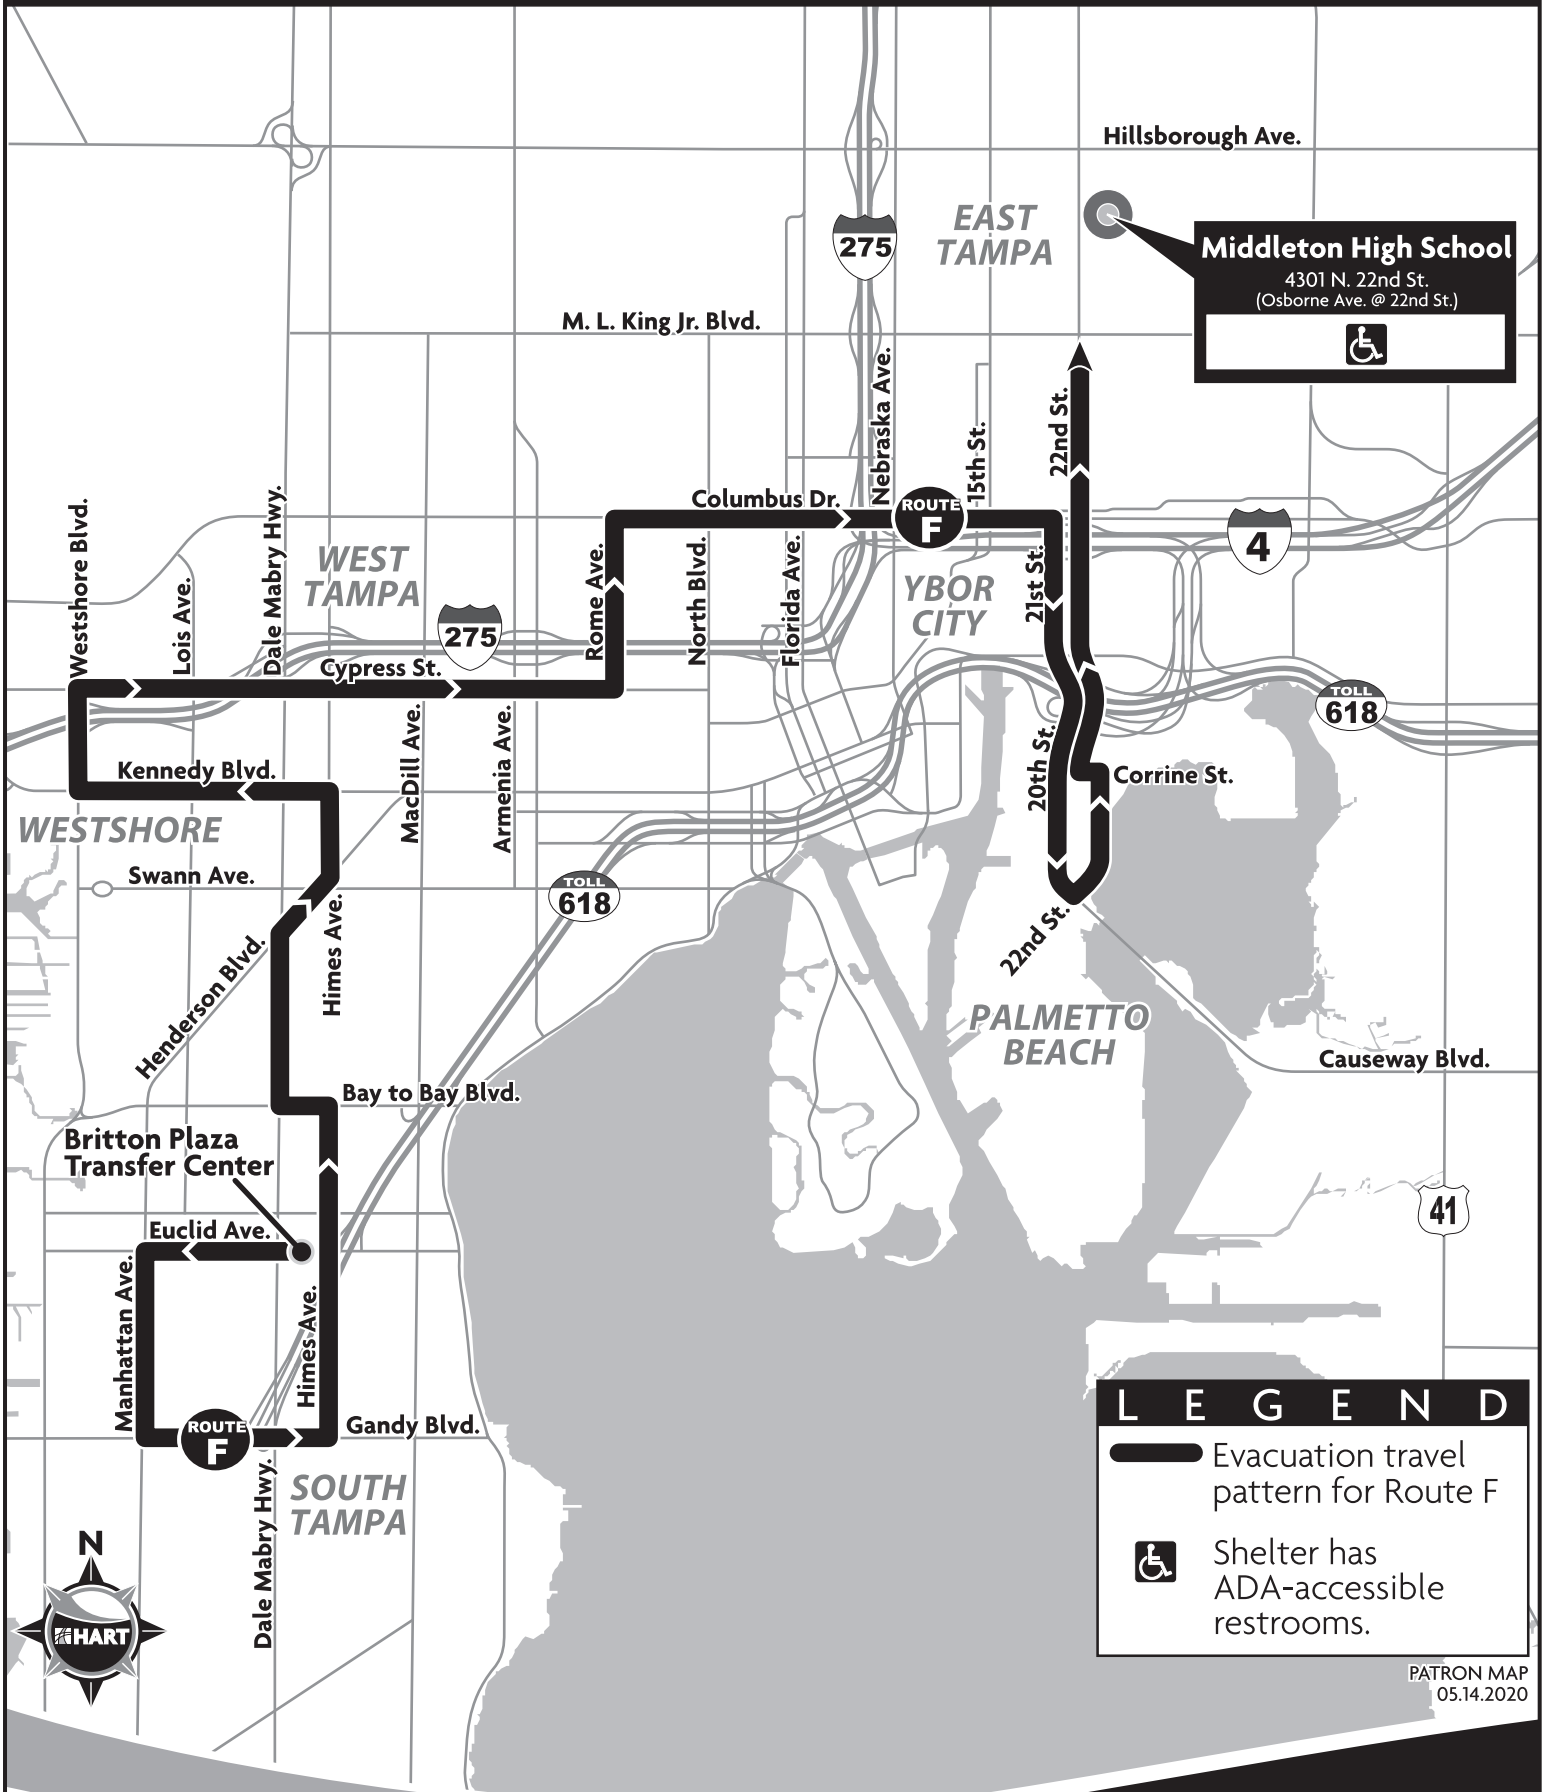

# HART EVACUATION ROUTE "F"

**Middleton High School**  
 4301 N. 22nd St.  
 (Osborne Ave. @ 22nd St.)

**LEGEND**

- Evacuation travel pattern for Route F
- Shelter has ADA-accessible restrooms.

PATRON MAP  
 05.14.2020