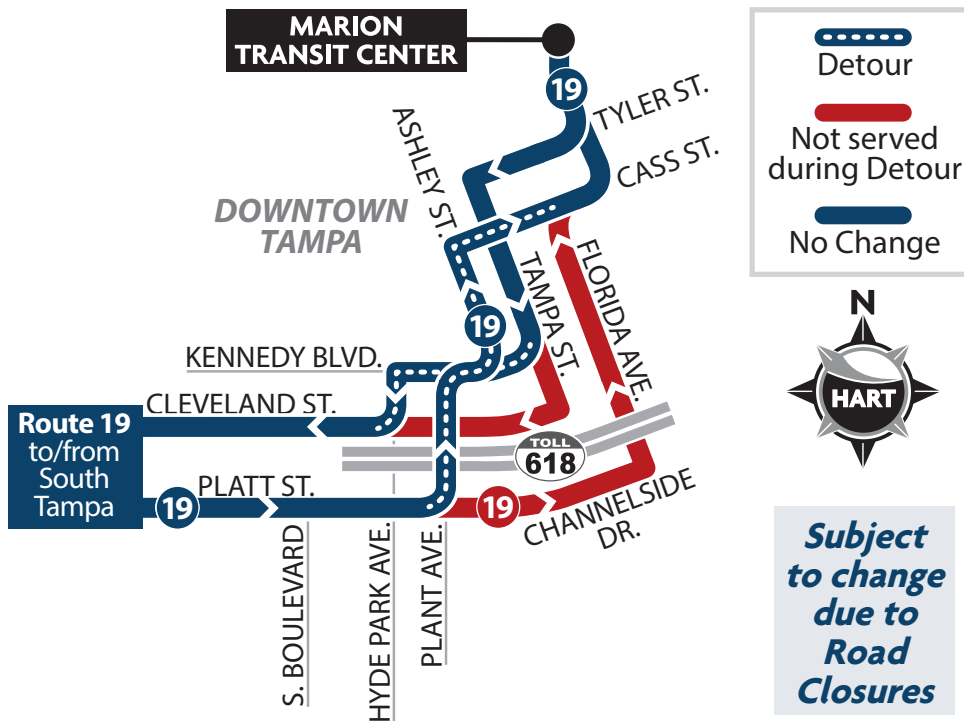

# HART Temporary Detour

**EFFECTIVE**  
**February 21 and 22, 2026**  
BEGINNING OF SERVICE - 2:00 PM (both days)

## GASPARILLA DISTANCE CLASSIC

### ROUTE **19** South Tampa

For the latest information, check the Alerts & Detours section at [GoHART.org](http://GoHART.org) or call (813) 254-4278